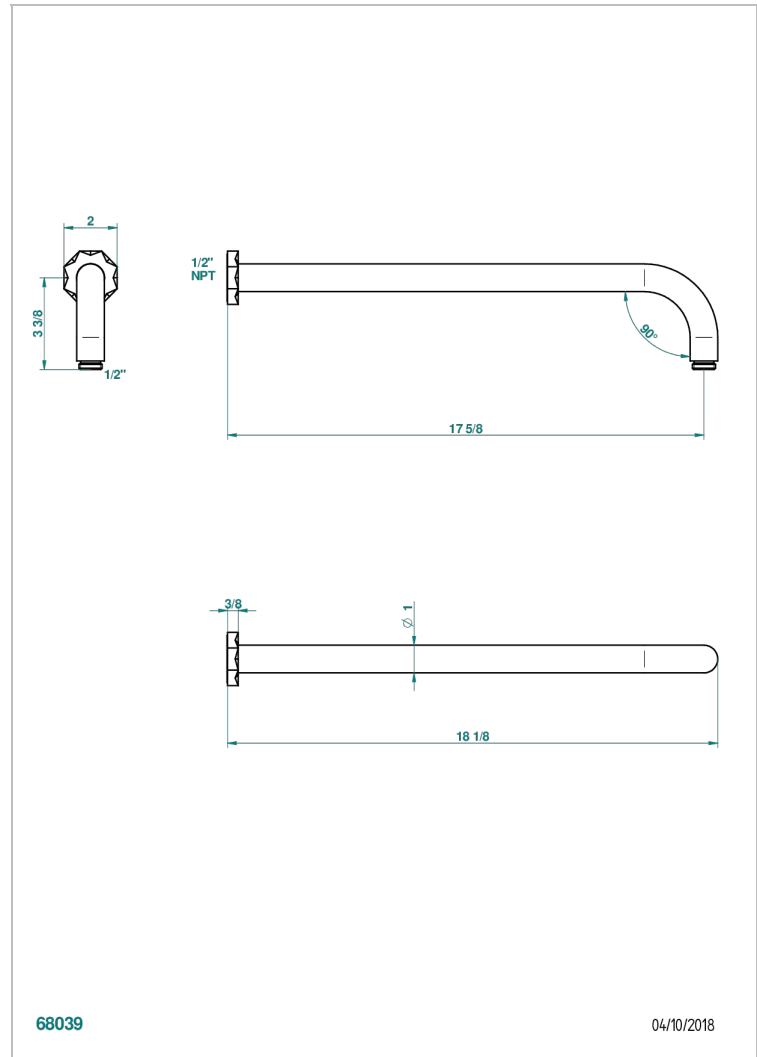

NIHAL BLACK PORCELAIN

U2P-84L/US

Horizontal shower arm, 90°, lg: 17"

68039

04/10/2018

CHARACTERISTIC

- Nihal Black porcelain
- Horizontal shower arm, 90°, lg: 17"

AVAILABLE FINITIONS