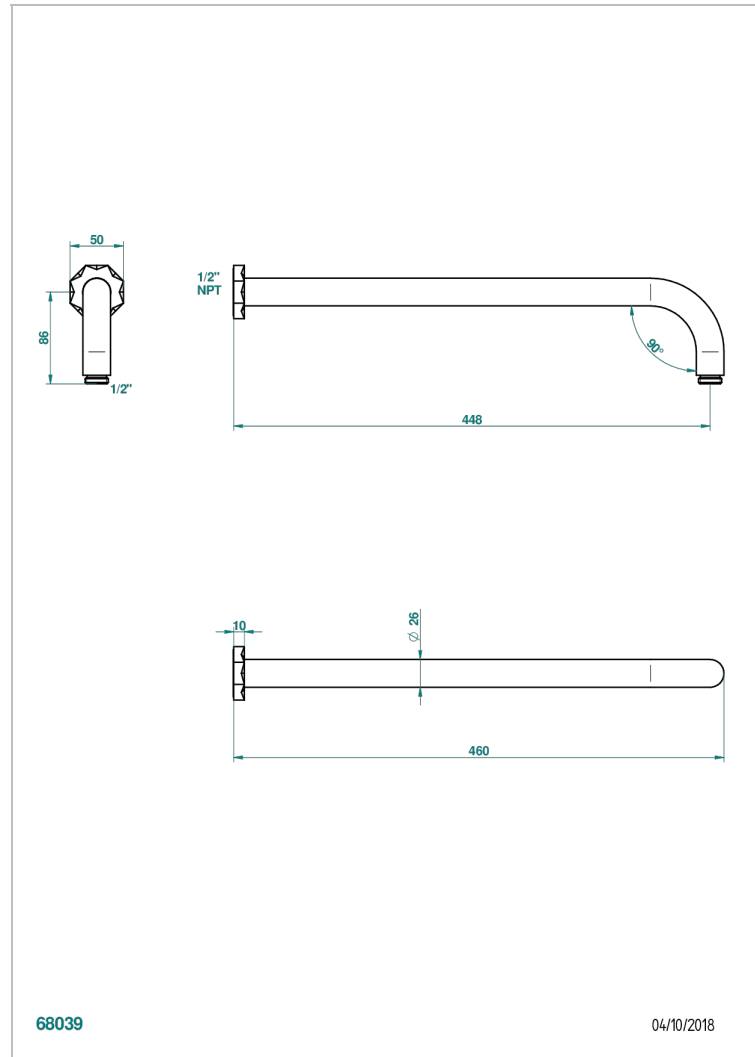

NIHAL IVORY PORCELAIN

U2N-84L/US

Horizontal shower arm, 90°, lg: 17"

THG[®]
PARIS

68039

04/10/2018

CHARACTERISTIC

- Nihal Ivory porcelain
- Horizontal shower arm, 90°, lg: 17"