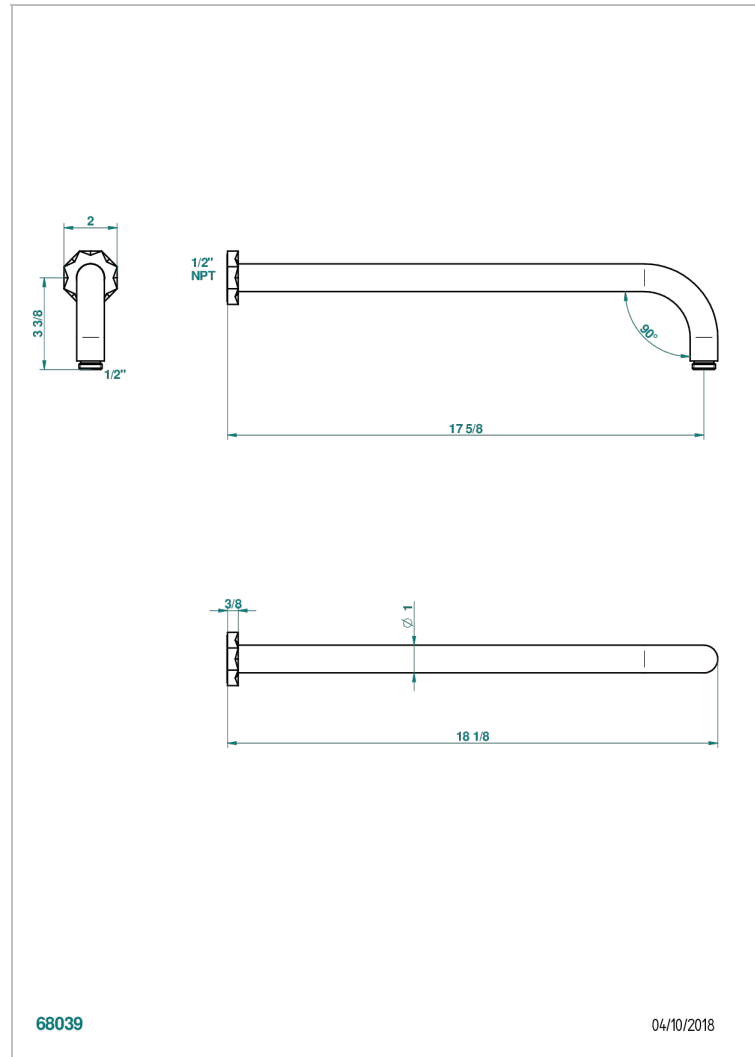

NIHAL IVORY PORCELAIN

U2N-84L/US

Horizontal shower arm, 90°, lg: 17"

THG[®]
PARIS

68039

04/10/2018

CHARACTERISTIC

- Nihal Ivory porcelain
- Horizontal shower arm, 90°, lg: 17"