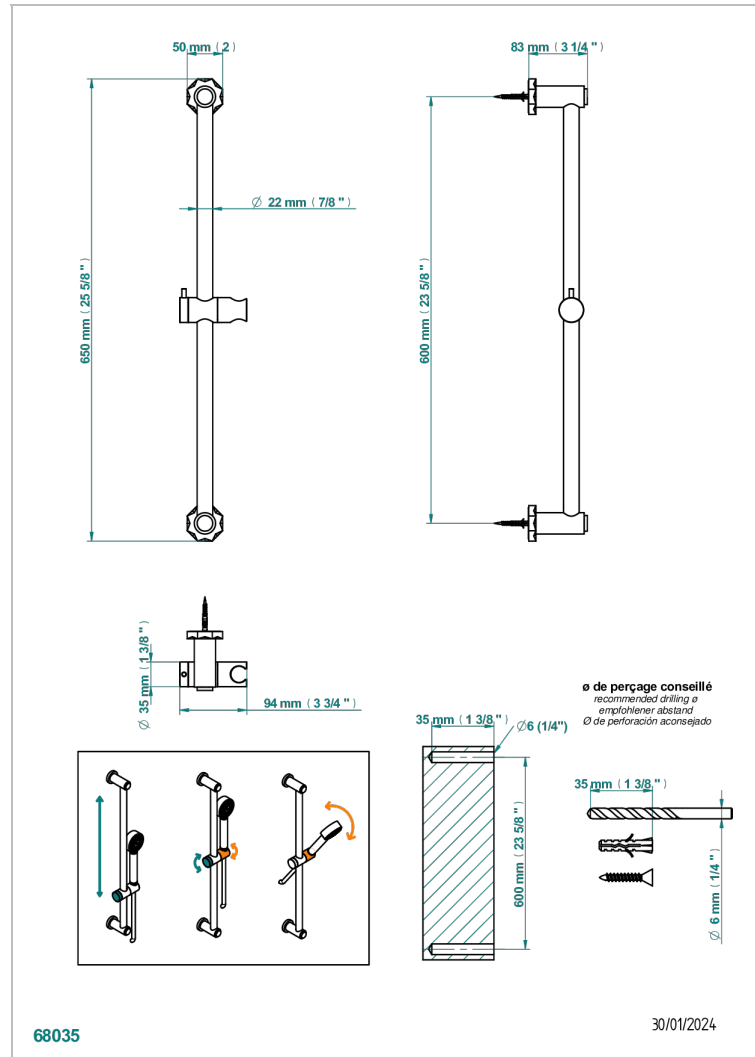

NIHAL BLUE PORCELAIN

U2L-258

60 cm SLIDE BAR AND HOOK

THG
PARIS

CHARACTERISTIC

- Nihal Blue porcelain
- 60 cm SLIDE BAR AND HOOK

AVAILABLE FINITIONS

Black ceram - D30
Blush PVD - H62
Brass color PVD - H49
Brown bronze color PVD - F33
Chrome polished - A02
Chrome polished / gold polished - G02