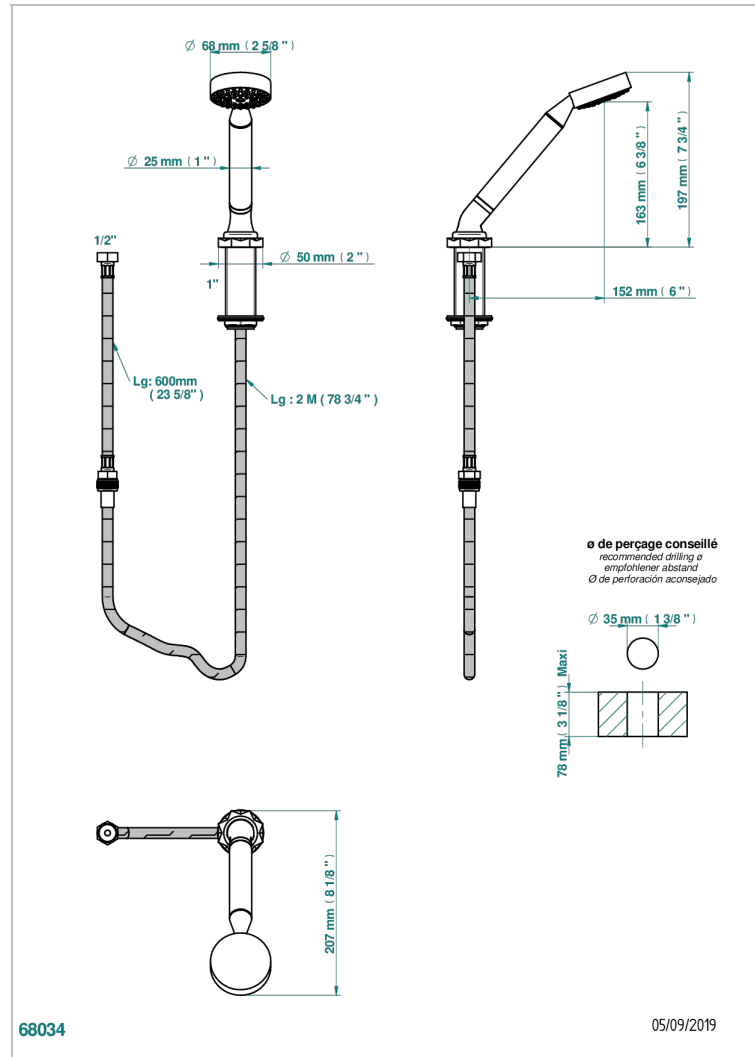

NIHAL GREEN PORCELAIN

U2R-60A

Deck mounted hand shower, with hose

CHARACTERISTIC

- ACS : 20ACCLY558

STANDARDS

AVAILABLE FINITIONS

Black ceram - D30
Blush PVD - H62
Brass color PVD - H49
Brown bronze color PVD - F33
Chrome polished - A02
Chrome polished / gold polished - G02

Copper antique matt, coated - H07
Gold color PVD - H52
Gold mat - F07
Gold polished - F01
Graphite PVD - H64
Light coated bronze - D01

Matt Umber PVD - H67
Matt blush PVD - H60
Matt brass color PVD - H50
Matt brown bronze color PVD - F34
Matt chrome (American satin) - C02
Matt gold color PVD - H53

Matt graphite PVD - H65
Matt nickel (American satin) - C01
Matt nickel color PVD - H56
Nickel antique / Sovereign - H28
Nickel color PVD - H55
Nickel polished - B01

Soft gold - F30
Soft matt gold - F31
Umber PVD - H66