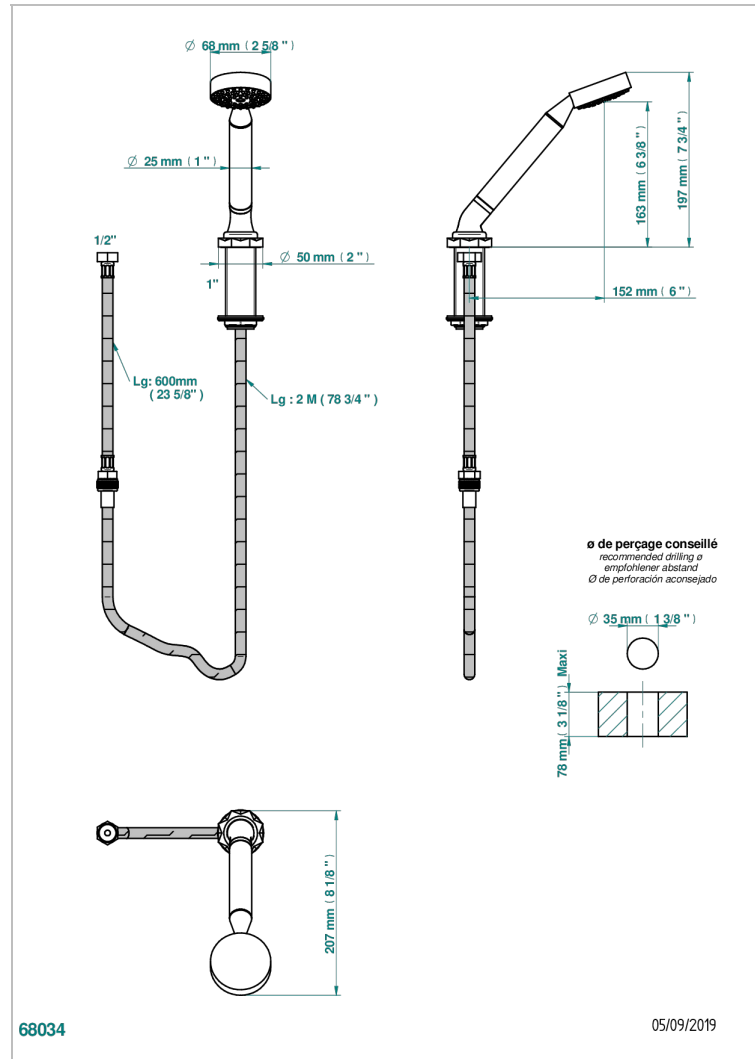

# NIHAL GREEN PORCELAIN

U2R-60A

Rim mounted stylised handshower, 2 m hose and angle rest

## CHARACTERISTIC

- ACS : 20ACCLY558