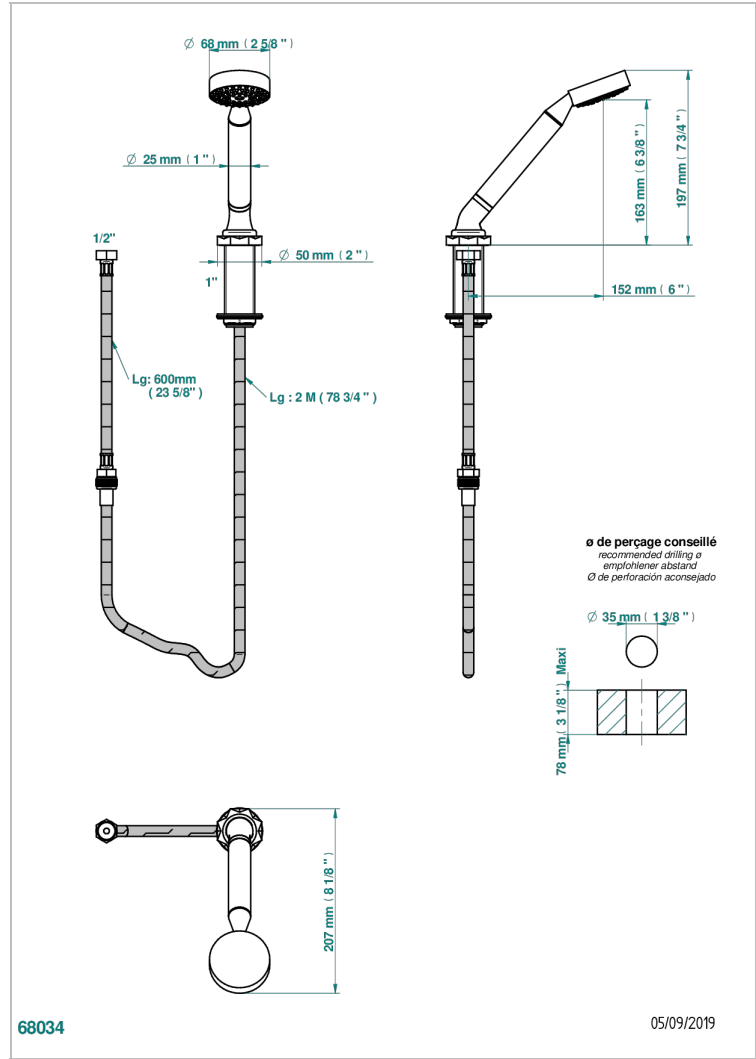

NIHAL BLACK PORCELAIN

U2P-60A

Deck mounted hand shower, with hose

THG[®]
PARIS

CHARACTERISTIC

- ACS : 20ACCLY558

STANDARDS

AVAILABLE FINITIONS

Black ceram - D30
Blush PVD - H62
Brass color PVD - H49
Brown bronze color PVD - F33
Chrome polished - A02
Chrome polished / gold polished - G02

Copper antique matt, coated - H07
Gold color PVD - H52
Gold mat - F07
Gold polished - F01
Graphite PVD - H64
Light coated bronze - D01