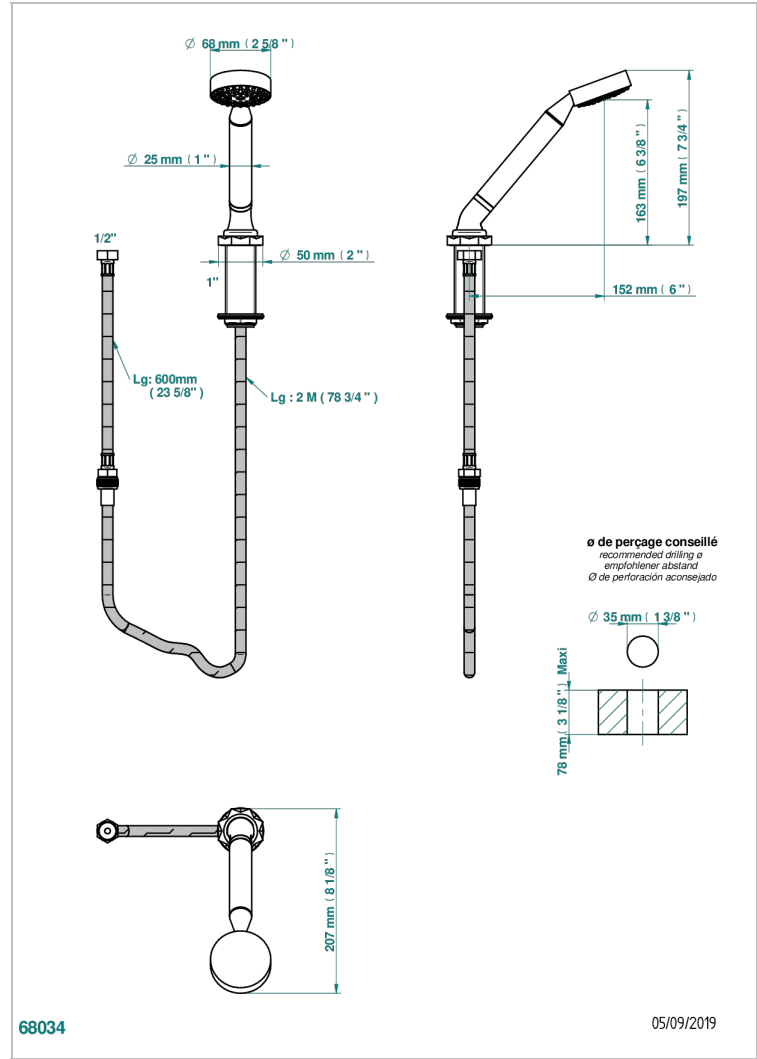

NIHAL IVORY PORCELAIN

U2N-60A

Deck mounted hand shower, with hose

CHARACTERISTIC

- ACS : 20ACCLY558

STANDARDS

AVAILABLE FINITIONS

Black ceram - D30
Blush PVD - H62
Brass color PVD - H49
Brown bronze color PVD - F33
Chrome polished - A02
Chrome polished / gold polished - G02

Copper antique matt, coated - H07
Gold color PVD - H52
Gold mat - F07
Gold polished - F01
Graphite PVD - H64
Light coated bronze - D01

Matt Umber PVD - H67
Matt blush PVD - H60
Matt brass color PVD - H50
Matt brown bronze color PVD - F34
Matt chrome (American satin) - C02
Matt gold color PVD - H53

Matt graphite PVD - H65
Matt nickel (American satin) - C01
Matt nickel color PVD - H56
Nickel antique / Sovereign - H28
Nickel color PVD - H55
Nickel polished - B01

Soft gold - F30
Soft matt gold - F31
Umber PVD - H66