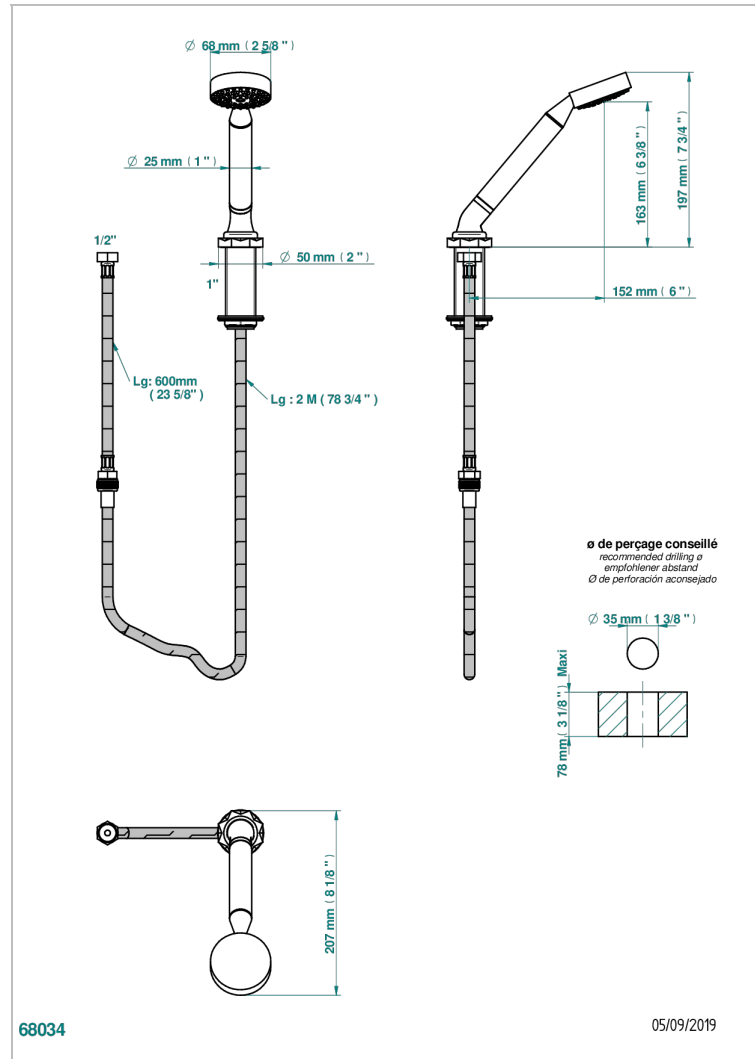

NIHAL IVORY PORCELAIN

U2N-60A

Rim mounted stylised handshower, 2 m hose and angle rest

CHARACTERISTIC

- ACS : 20ACCLY558

STANDARDS

AVAILABLE FINITIONS

Antique nickel - H28
Black ceram - D30
Blush PVD - H62
Brass color PVD - H49
Brown bronze color PVD - F33
Gold color PVD - H52

Graphite PVD - H64
Lacquered light bronze - D01
Matt Umber PVD - H67
Matt blush PVD - H60
Matt brass color PVD - H50
Matt brown bronze color PVD - F34

Matt chrome - C02
Matt gold - F07
Matt gold color PVD - H53
Matt graphite PVD - H65
Matt nickel (color finish) - C01
Matt nickel color PVD - H56

Nickel color PVD - H55
Polished chrome (color finish) - A02
Polished chrome / Polished gold (color finish) - G02
Polished gold (color finish) - F01
Polished nickel - B01
Soft gold - F30

Soft matt gold - F31
Umber PVD - H66
Varnished matt antique red copper (color finish) - H07