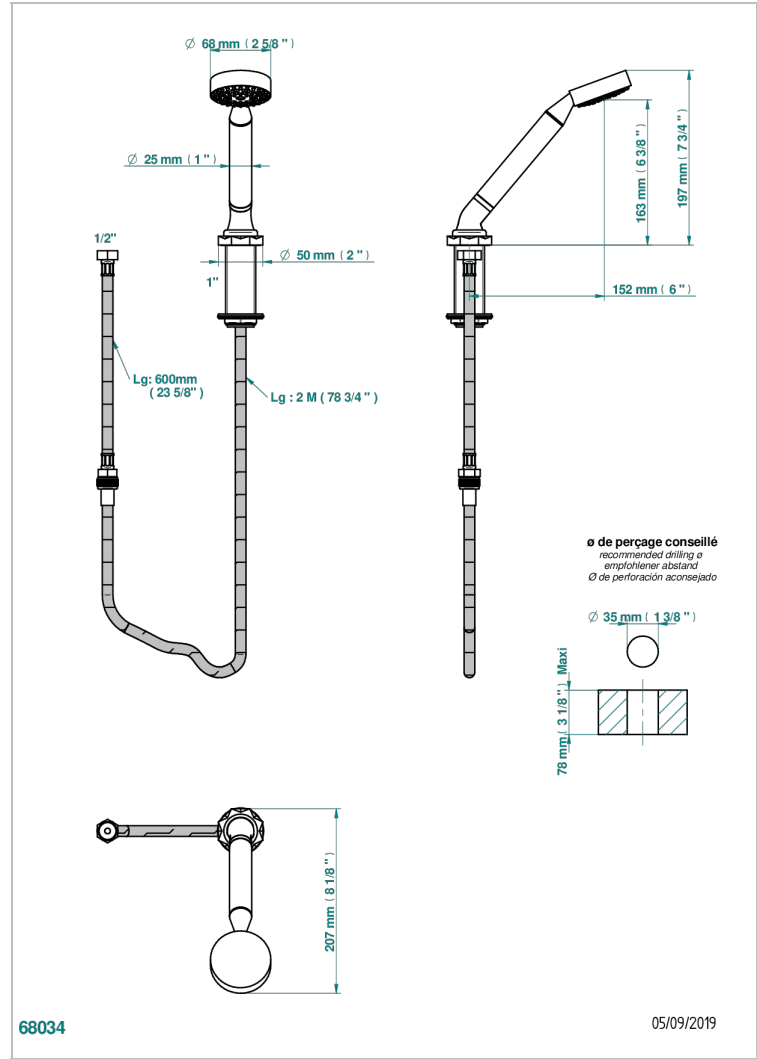

NIHAL IVORY PORCELAIN

U2N-60A

Rim mounted stylised handshower, 2 m hose and angle rest

CHARACTERISTIC

- ACS : 20ACCLY558

STANDARDS

AVAILABLE FINITIONS

Antique nickel - H28
Black ceram - D30
Blush PVD - H62
Brass color PVD - H49
Brown bronze color PVD - F33
Gold color PVD - H52

Graphite PVD - H64
Lacquered light bronze - D01
Matt Umber PVD - H67
Matt blush PVD - H60
Matt brass color PVD - H50
Matt brown bronze color PVD - F34

Matt chrome - C02
Matt gold - F07
Matt gold color PVD - H53
Matt graphite PVD - H65
Matt nickel (color finish) - C01
Matt nickel color PVD - H56

Nickel color PVD - H55
Polished chrome (color finish) - A02
Polished chrome / Polished gold (color finish) - G02
Polished gold (color finish) - F01
Polished nickel - B01
Soft gold - F30

Soft matt gold - F31
Umber PVD - H66
Varnished matt antique red copper (color finish) - H07