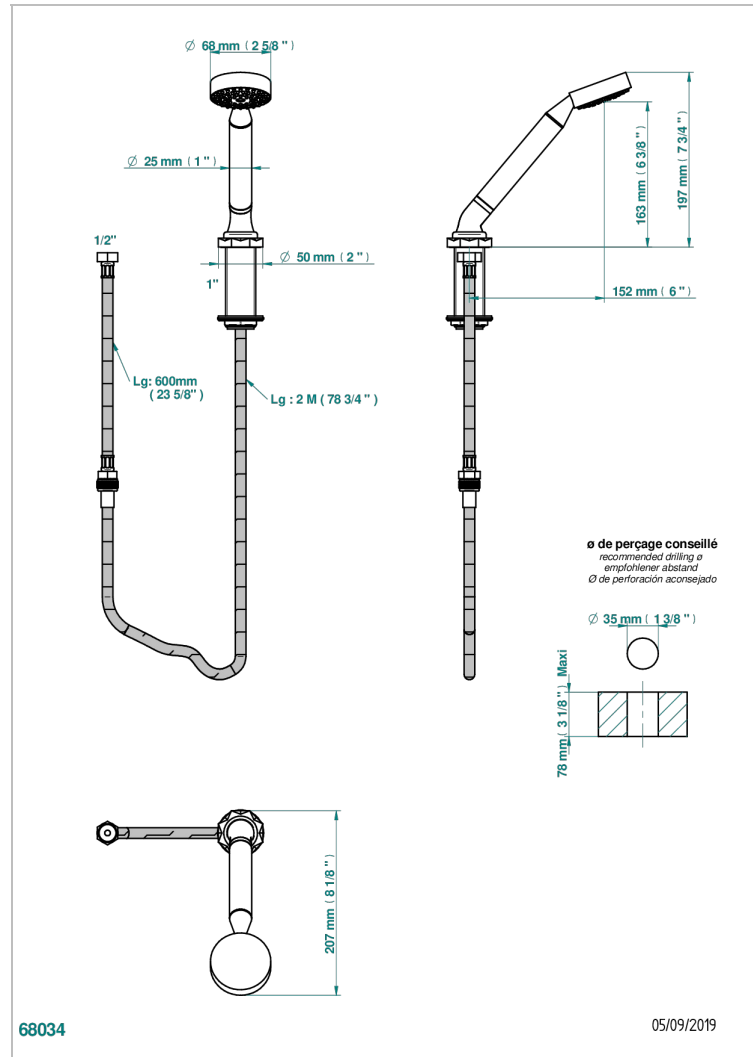

# NIHAL BLUE PORCELAIN

U2L-60A

Deck mounted hand shower, with hose

## CHARACTERISTIC

- ACS : 20ACCLY558