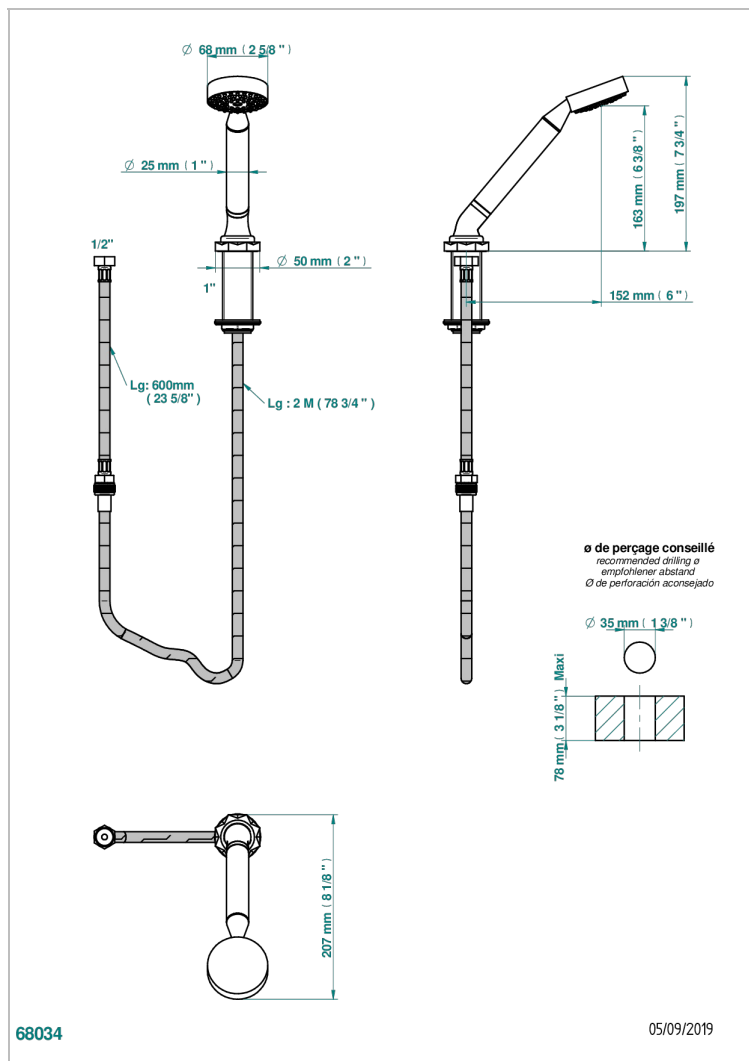

NIHAL BLUE PORCELAIN

U2L-60A

Rim mounted stylised handshower, 2 m hose and angle rest

CHARACTERISTIC

- ACS : 20ACCLY558

STANDARDS

AVAILABLE FINITIONS

Antique nickel - H28
Black ceram - D30
Blush PVD - H62
Brass color PVD - H49
Brown bronze color PVD - F33
Gold color PVD - H52

Nickel color PVD - H55
Polished chrome (color finish) - A02
Polished chrome / Polished gold (color finish) - G02
Polished gold (color finish) - F01
Polished nickel - B01
Soft gold - F30

Soft matt gold - F31
Umber PVD - H66
Varnished matt antique red copper (color finish) - H07