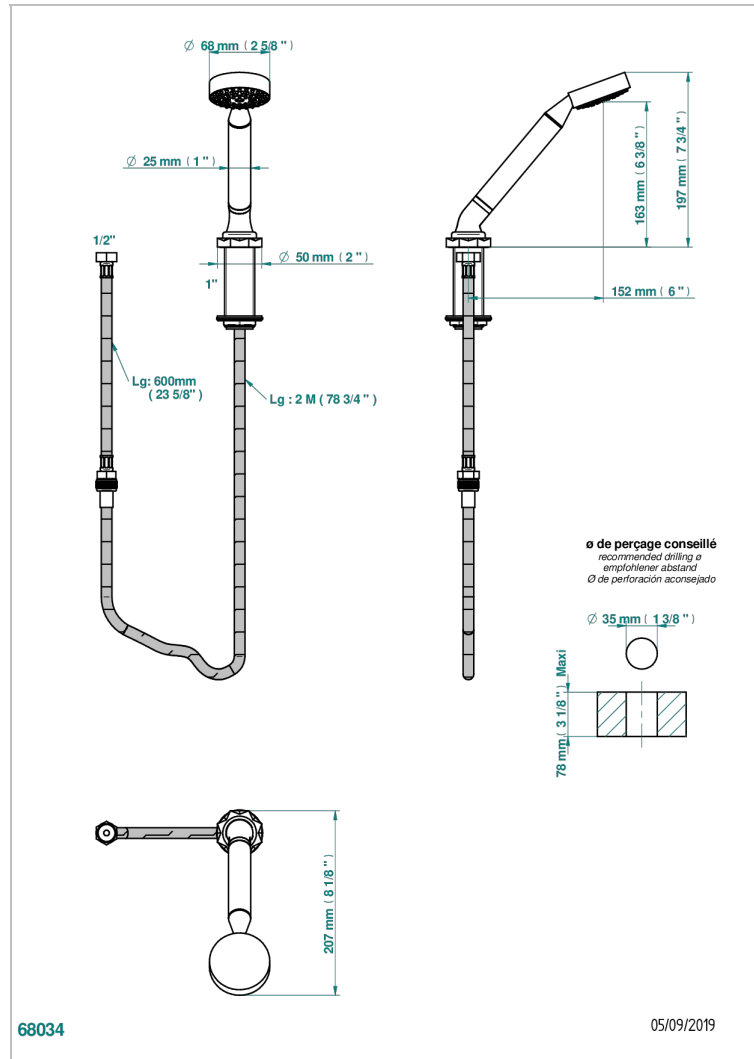

NIHAL BLUE PORCELAIN

U2L-60A

Rim mounted stylised handshower, 2 m hose and angle rest

CHARACTERISTIC

- ACS : 20ACCLY558

STANDARDS

AVAILABLE FINITIONS

Antique nickel - H28
Black ceram - D30
Blush PVD - H62
Brass color PVD - H49
Brown bronze color PVD - F33
Gold color PVD - H52

Graphite PVD - H64
Lacquered light bronze - D01
Matt Umber PVD - H67
Matt blush PVD - H60
Matt brass color PVD - H50
Matt brown bronze color PVD - F34

Matt chrome - C02
Matt gold - F07
Matt gold color PVD - H53
Matt graphite PVD - H65
Matt nickel (color finish) - C01
Matt nickel color PVD - H56

Nickel color PVD - H55
Polished chrome (color finish) - A02
Polished chrome / Polished gold (color finish) - G02
Polished gold (color finish) - F01
Polished nickel - B01
Soft gold - F30

Soft matt gold - F31
Umber PVD - H66
Varnished matt antique red copper (color finish) - H07