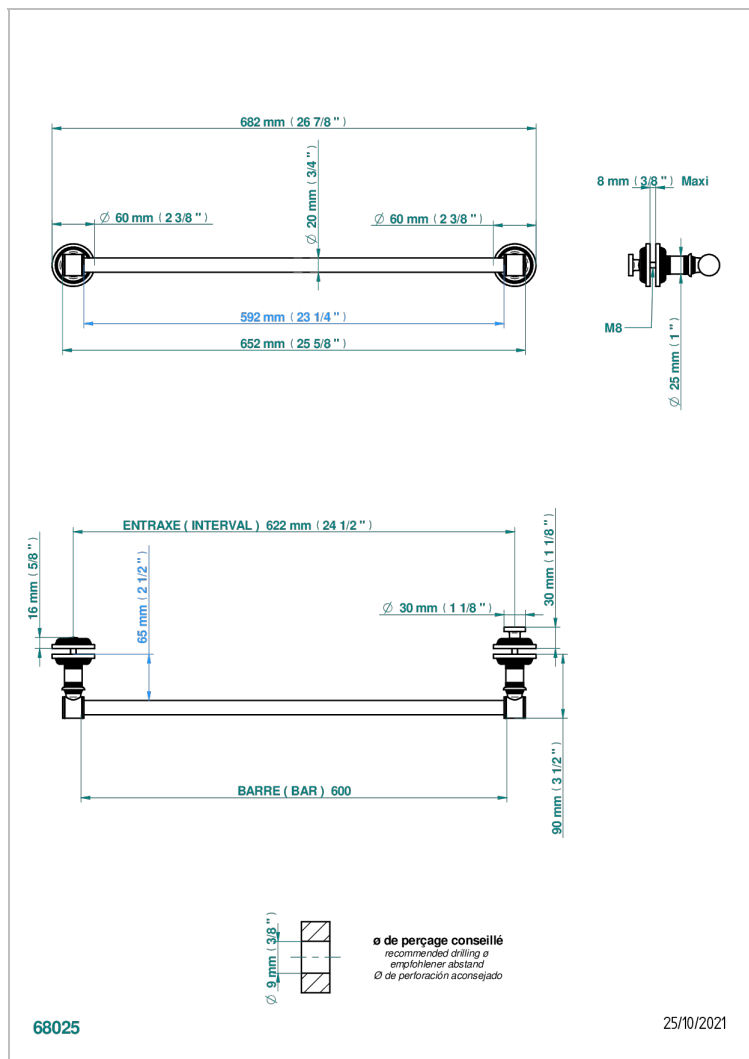

# WEST COAST WHITE ONYX WITH LEVER HANDLES

U9H-514V2

Towel rail with one rail for glass door with knob on side and escutcheon the other side

## CARACTERÍSTICAS

- West Coast White Onyx with lever handles
- Towel rail with one rail for glass door with knob on side and escutcheon the other side