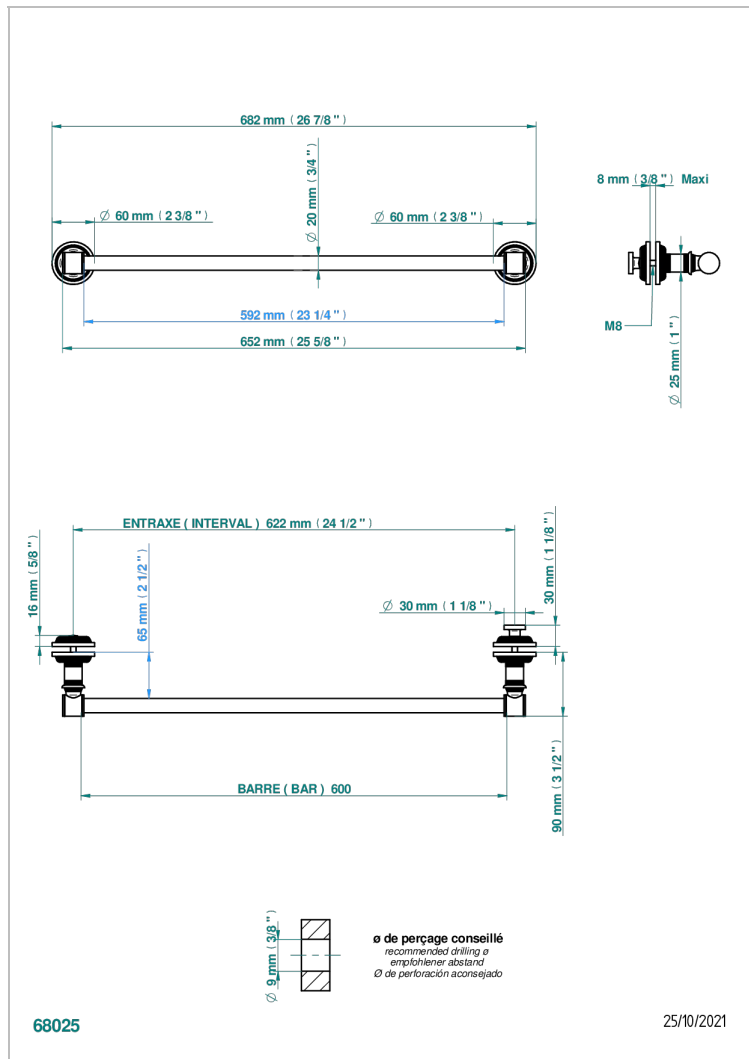

# WEST COAST WHITE ONYX WITH LEVER HANDLES

U9H-514V2

Towel rail with one rail for glass door with knob on side and escutcheon the other side

## CHARACTERISTIC

- West Coast White Onyx with lever handles
- Towel rail with one rail for glass door with knob on side and escutcheon the other side