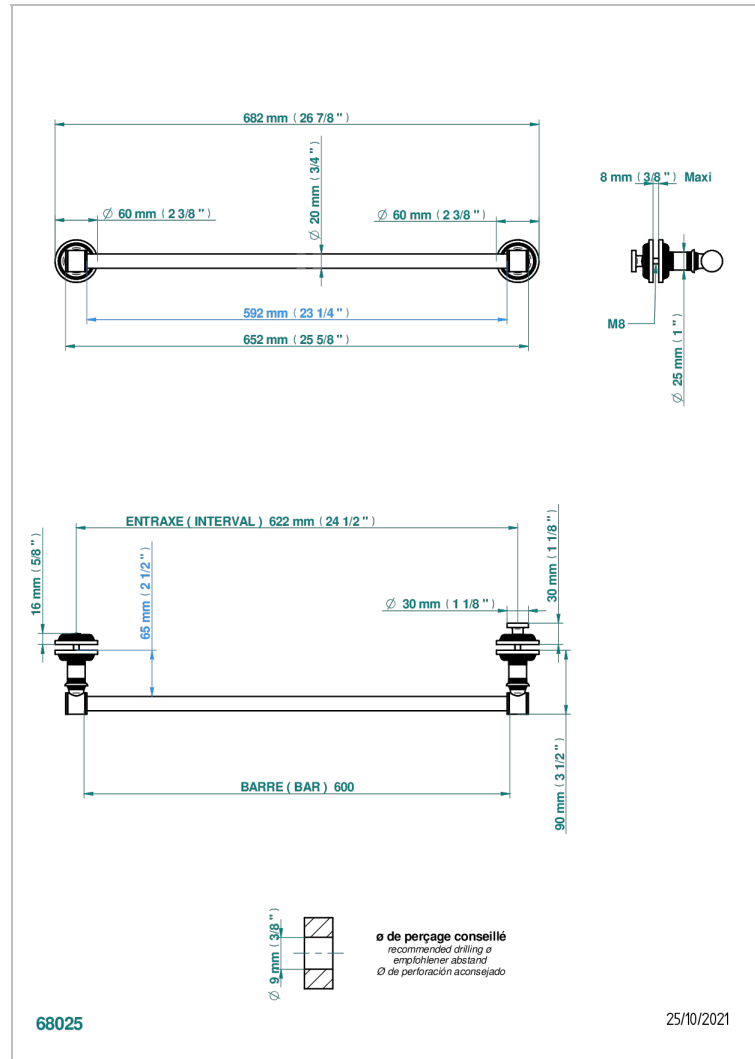

WEST COAST WHITE ONYX WITH LEVER HANDLES

U9H-514V2

Towel rail with one rail for glass door with knob on side and escutcheon the other side

CARACTERÍSTICAS

- West Coast White Onyx with lever handles
- Towel rail with one rail for glass door with knob on side and escutcheon the other side