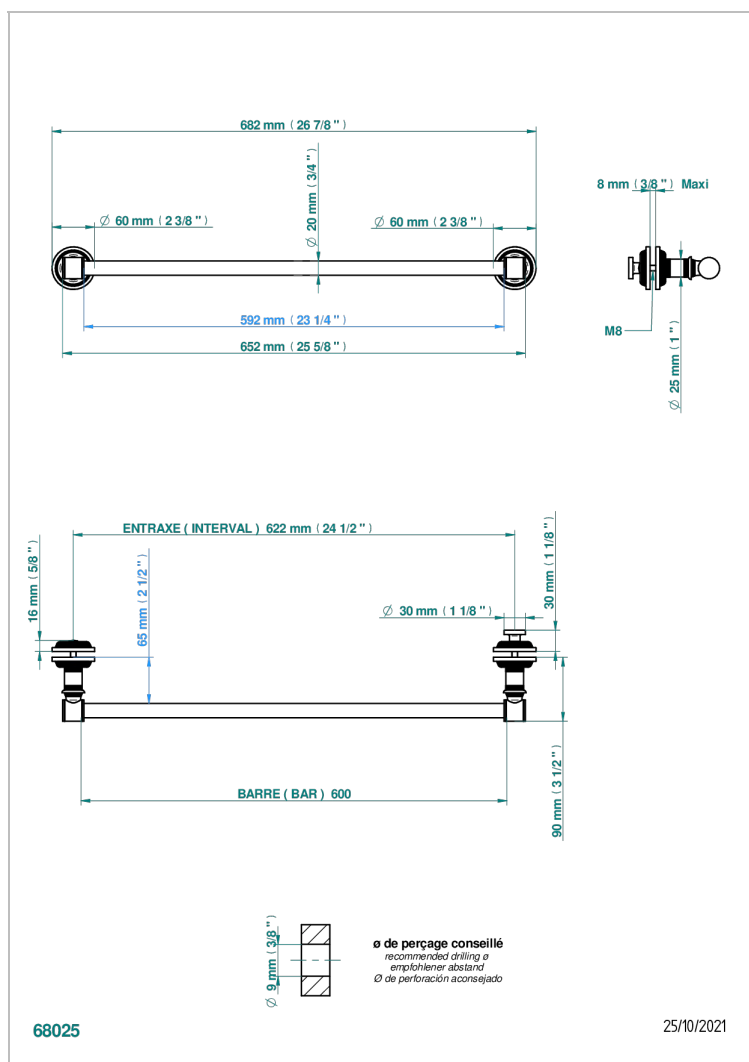

WEST COAST WHITE ONYX WITH LEVER HANDLES

U9H-514V2

Towel rail with one rail for glass door with knob on side and escutcheon the other side

CHARACTERISTIC

- West Coast White Onyx with lever handles
- Towel rail with one rail for glass door with knob on side and escutcheon the other side