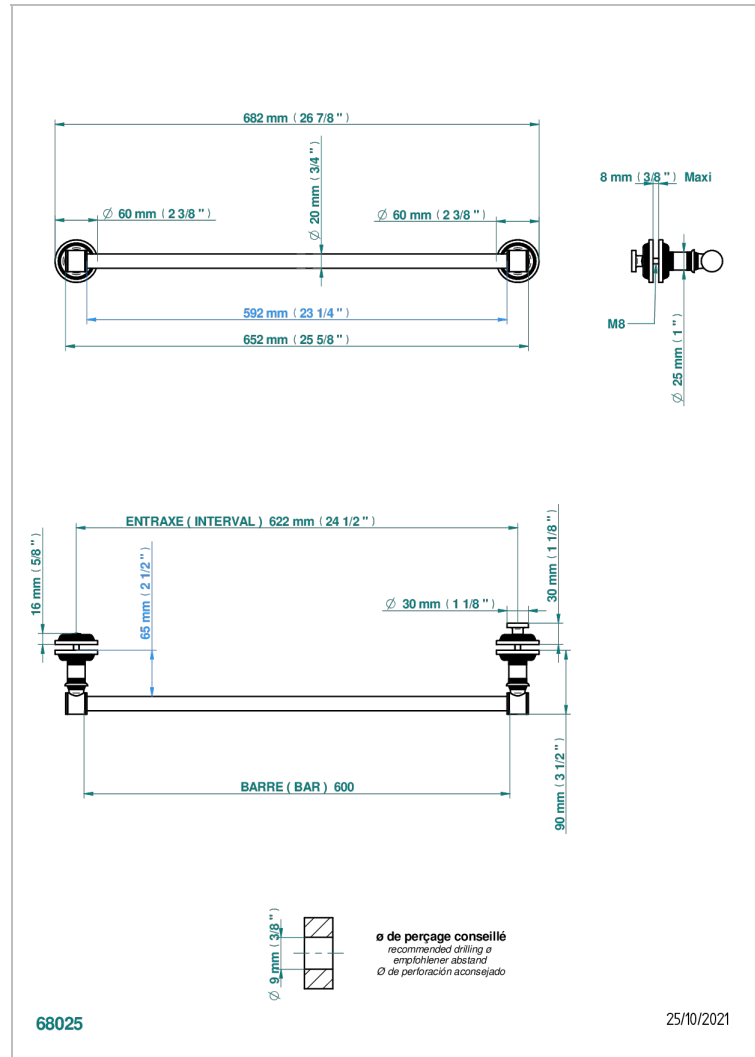

WEST COAST WHITE ONYX WITH LEVER HANDLES

U9H-514V2

Towel rail with one rail for glass door with knob on side and escutcheon the other side

EIGENSCHAFTEN

- West Coast White Onyx with lever handles
- Towel rail with one rail for glass door with knob on side and escutcheon the other side