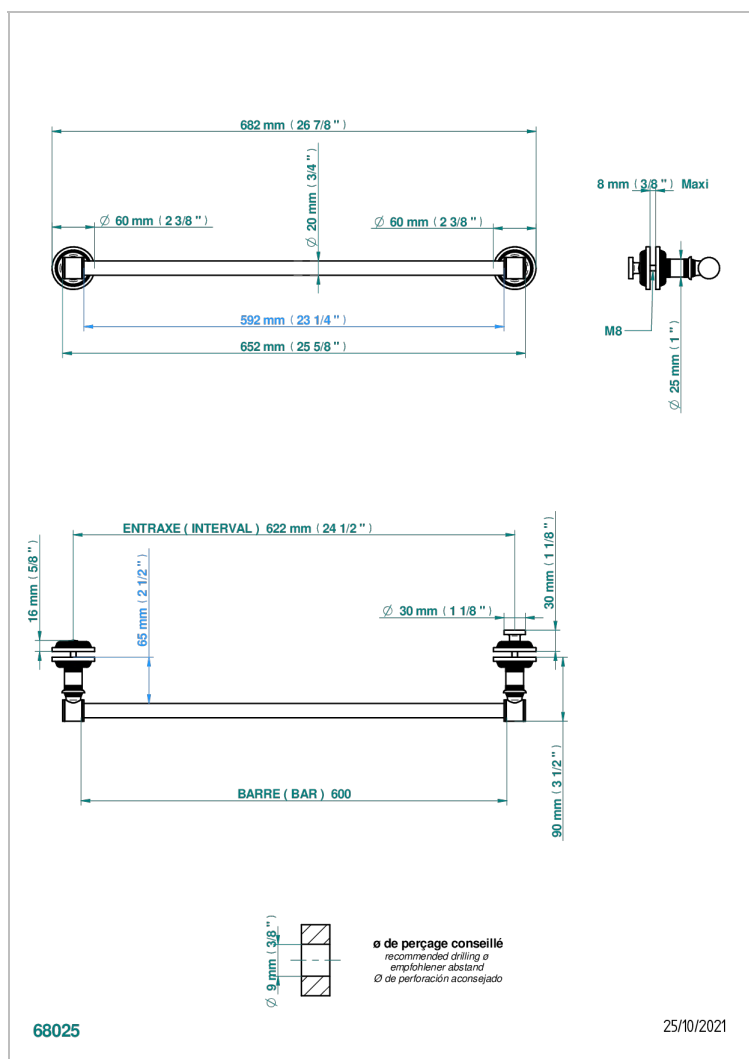

WEST COAST WHITE ONYX WITH LEVER HANDLES

U9H-514V2

Towel rail with one rail for glass door with knob on side and escutcheon the other side

EIGENSCHAFTEN

- West Coast White Onyx with lever handles
- Towel rail with one rail for glass door with knob on side and escutcheon the other side