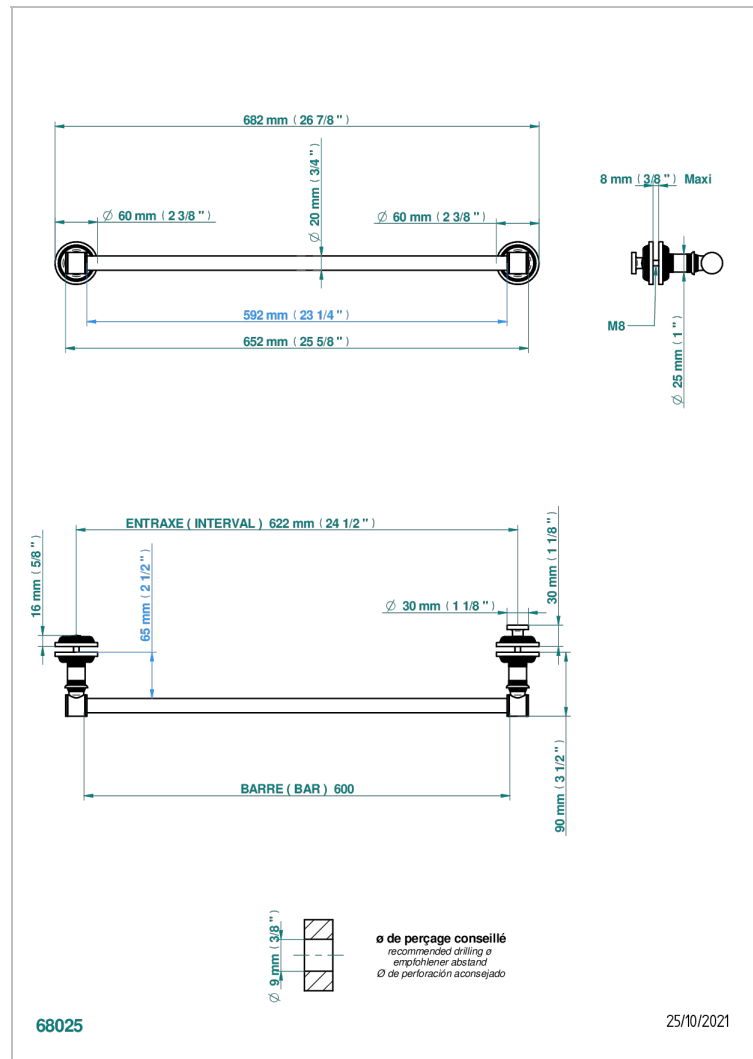

WEST COAST WHITE ONYX

U9G-514V2

THG[®]
PARIS

Towel rail with one rail for glass door with knob on side and escutcheon the other side

CARACTERÍSTICAS

- West Coast White Onyx
- Towel rail with one rail for glass door with knob on side and escutcheon the other side