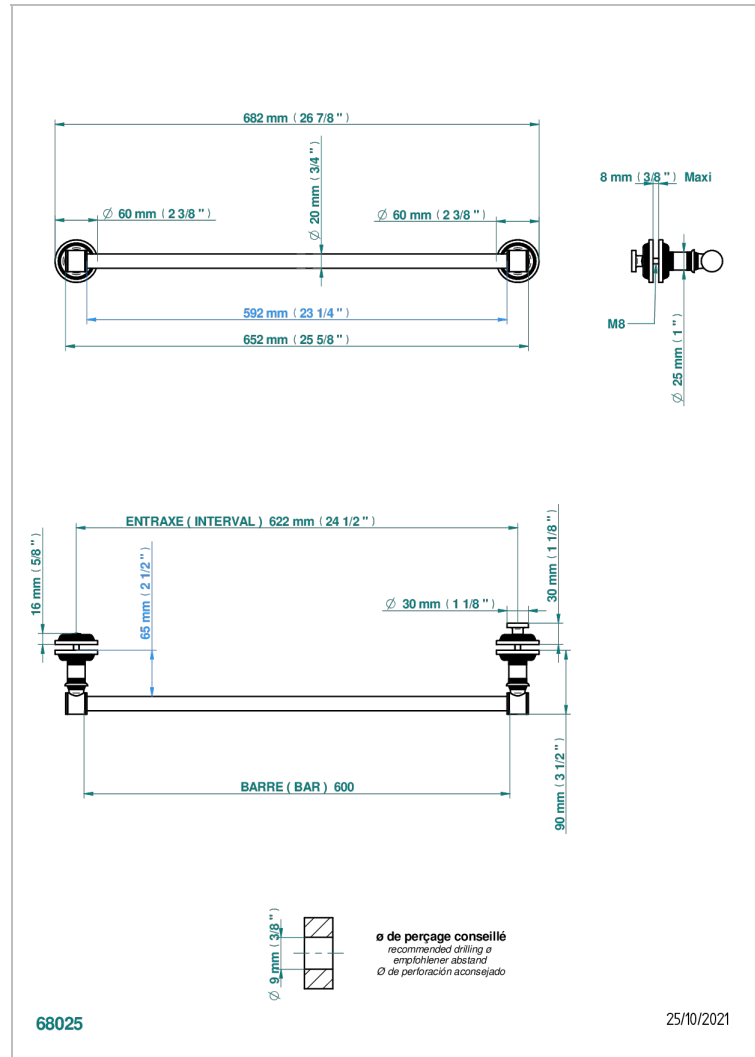

# WEST COAST WHITE ONYX

U9G-514V2

Towel rail with one rail for glass door with knob on side and escutcheon the other side

## CHARACTERISTIC

- West Coast White Onyx
- Towel rail with one rail for glass door with knob on side and escutcheon the other side