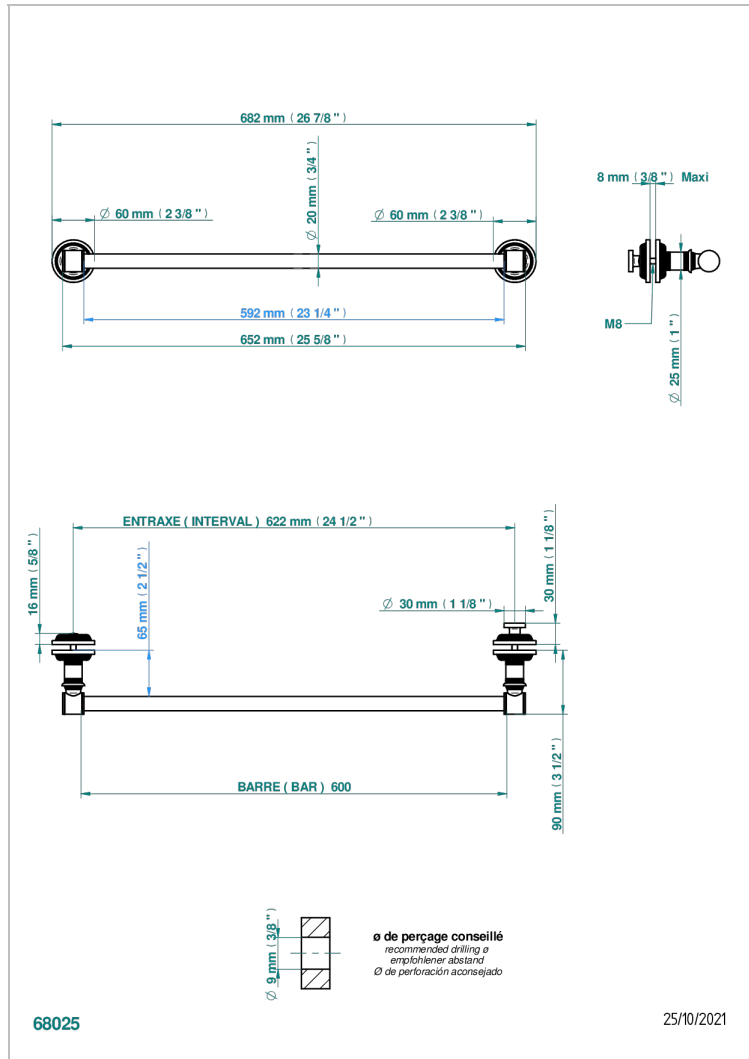

# WEST COAST WHITE ONYX

U9G-514V2

THG<sup>®</sup>  
PARIS

Towel rail with one rail for glass door with knob on side and escutcheon the other side

## CHARACTERISTIC

- West Coast White Onyx
- Towel rail with one rail for glass door with knob on side and escutcheon the other side