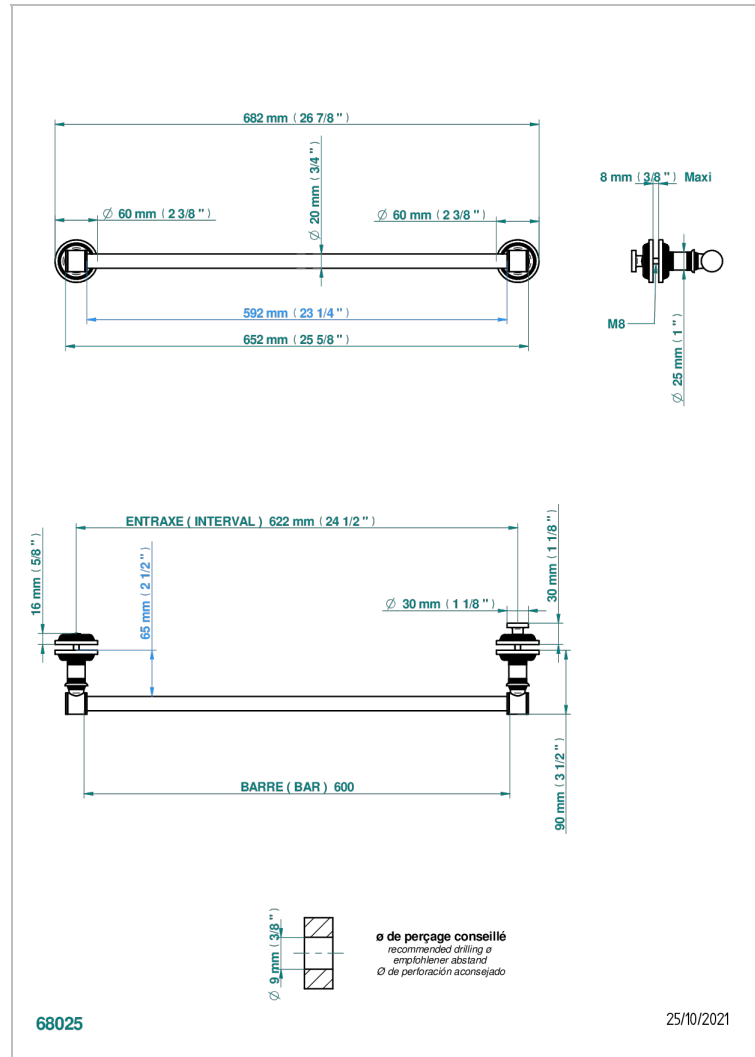

WEST COAST WHITE ONYX

U9G-514V2

THG[®]
PARIS

Towel rail with one rail for glass door with knob on side and escutcheon the other side

EIGENSCHAFTEN

- West Coast White Onyx
- Towel rail with one rail for glass door with knob on side and escutcheon the other side