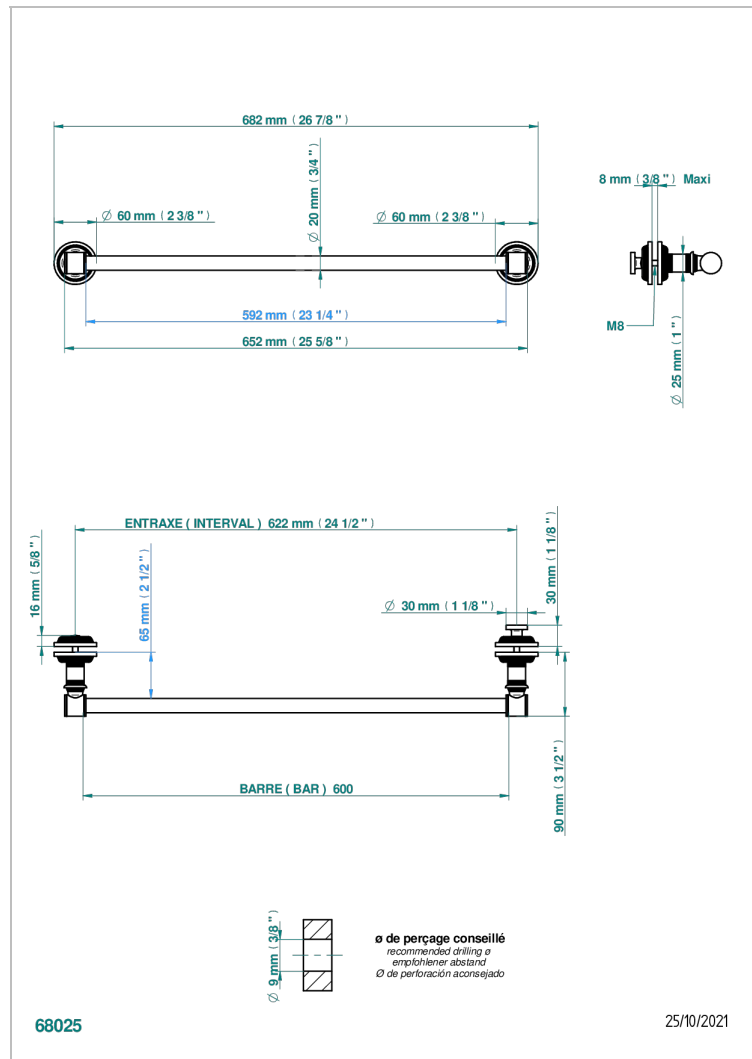

WEST COAST WHITE ONYX

U9G-514V2

THG[®]
PARIS

Towel rail with one rail for glass door with knob on side and escutcheon the other side

CARACTERÍSTICAS

- West Coast White Onyx
- Towel rail with one rail for glass door with knob on side and escutcheon the other side