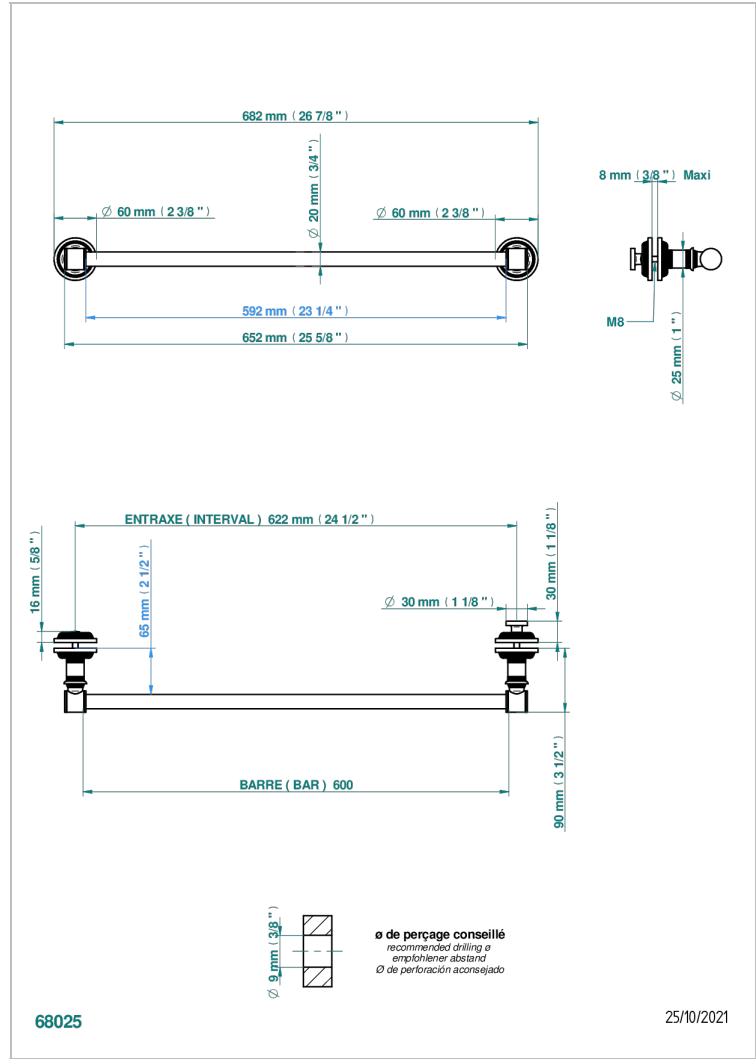

WEST COAST WHITE ONYX

U9G-514V2

Towel rail with one rail for glass door with knob on side and escutcheon the other side

CHARACTERISTIC

- West Coast White Onyx
- Towel rail with one rail for glass door with knob on side and escutcheon the other side