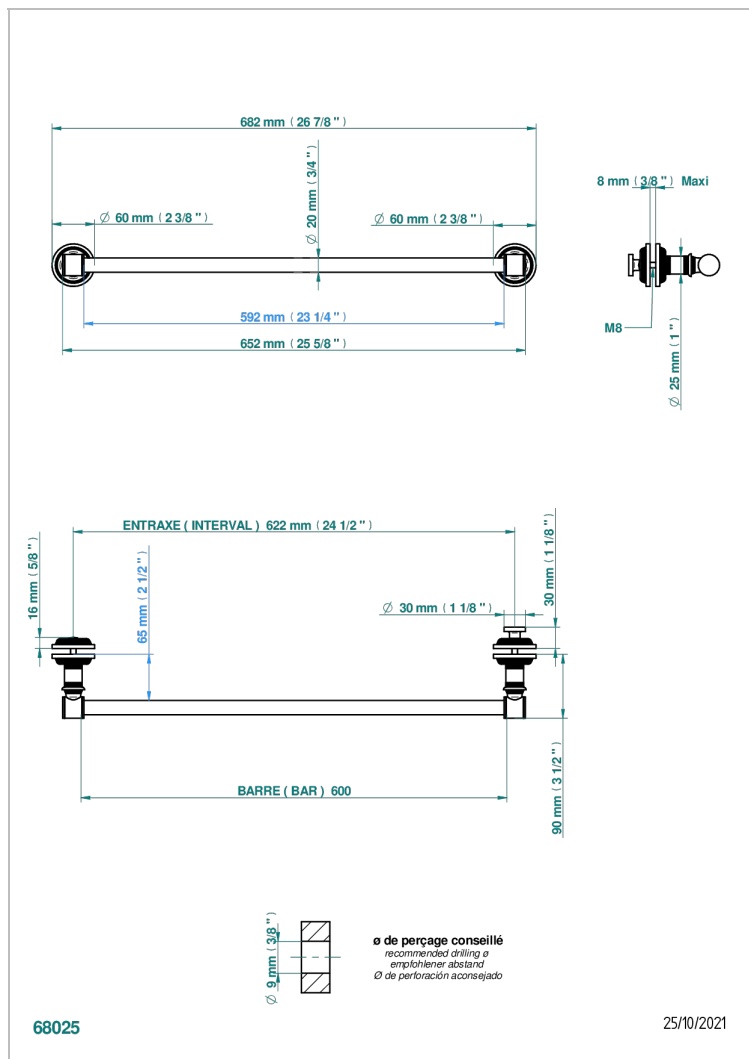

WEST COAST WHITE ONYX

U9G-514V2

THG[®]
PARIS

Towel rail with one rail for glass door with knob on side and escutcheon the other side

EIGENSCHAFTEN

- West Coast White Onyx
- Towel rail with one rail for glass door with knob on side and escutcheon the other side