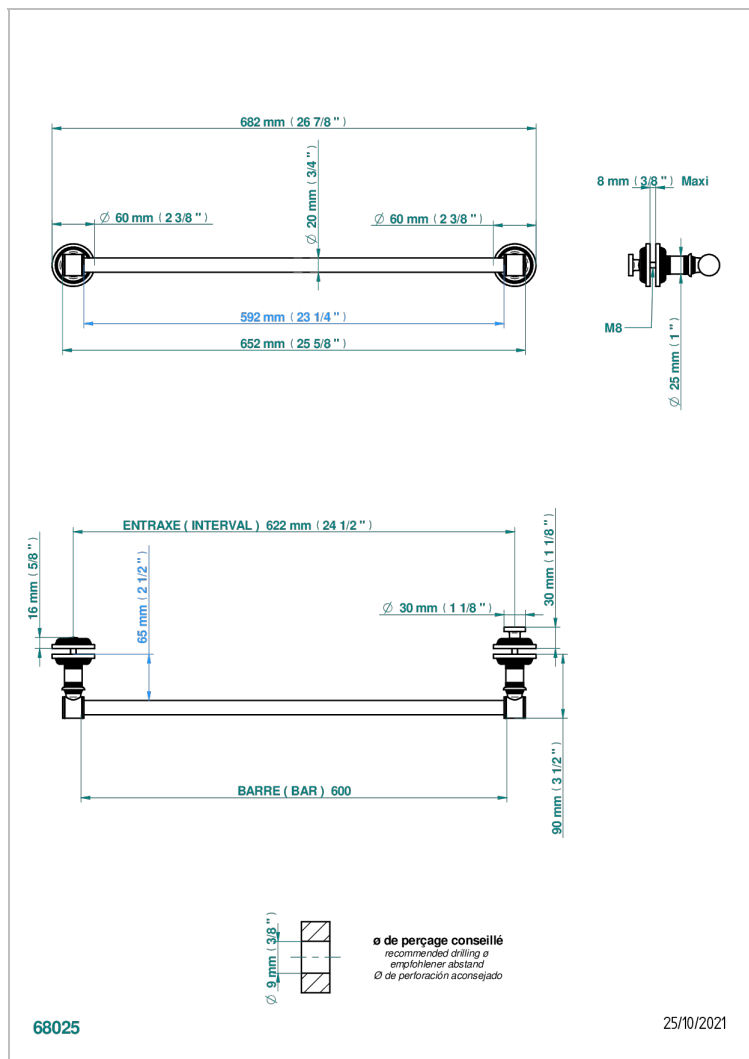

WEST COAST BLACK ONYX WITH LEVER

U9F-514V2

THG[®]
PARIS

Towel rail with one rail for glass door with knob on side and escutcheon the other side

CARACTERÍSTICAS

- West Coast Black Onyx with lever
- Towel rail with one rail for glass door with knob on side and escutcheon the other side