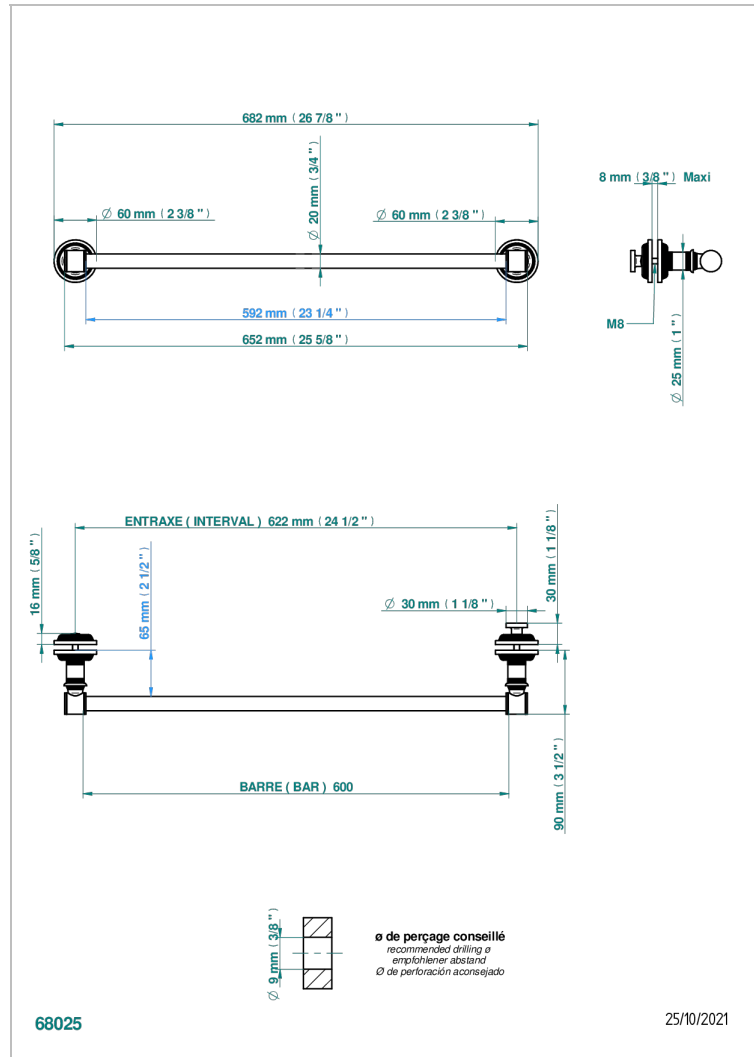

WEST COAST BLACK ONYX WITH LEVER

U9F-514V2

Towel rail with one rail for glass door with knob on side and escutcheon the other side

CHARACTERISTIC

- West Coast Black Onyx with lever
- Towel rail with one rail for glass door with knob on side and escutcheon the other side