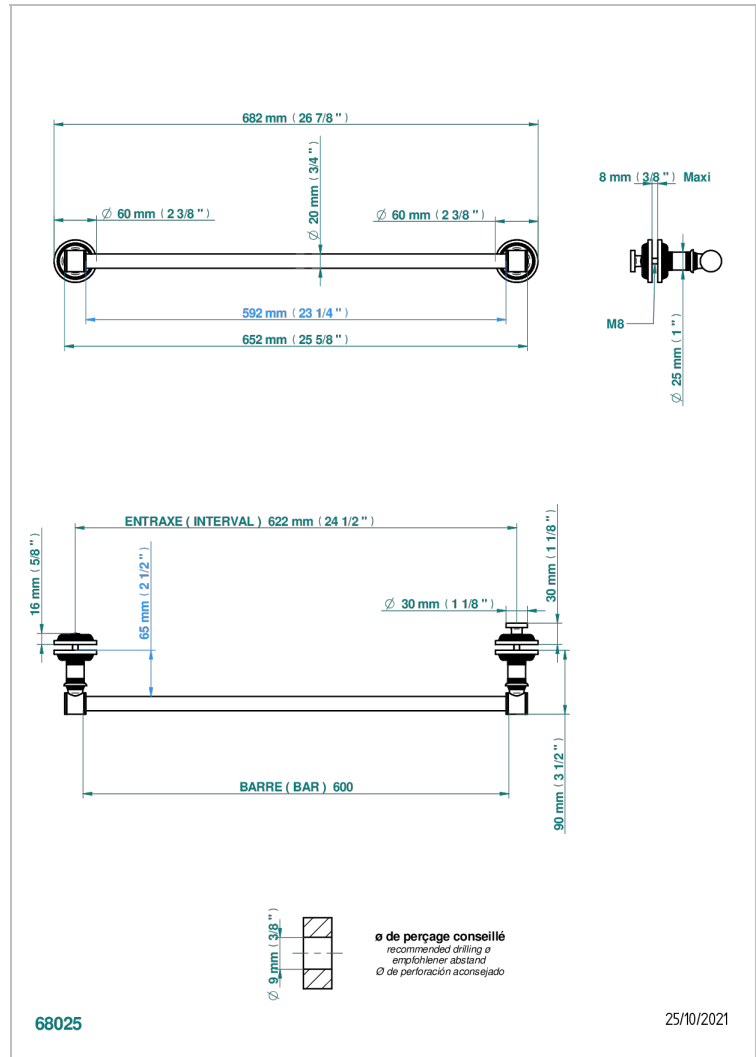

WEST COAST BLACK ONYX WITH LEVER

U9F-514V2

Towel rail with one rail for glass door with knob on side and escutcheon the other side

CARACTERÍSTICAS

- West Coast Black Onyx with lever
- Towel rail with one rail for glass door with knob on side and escutcheon the other side