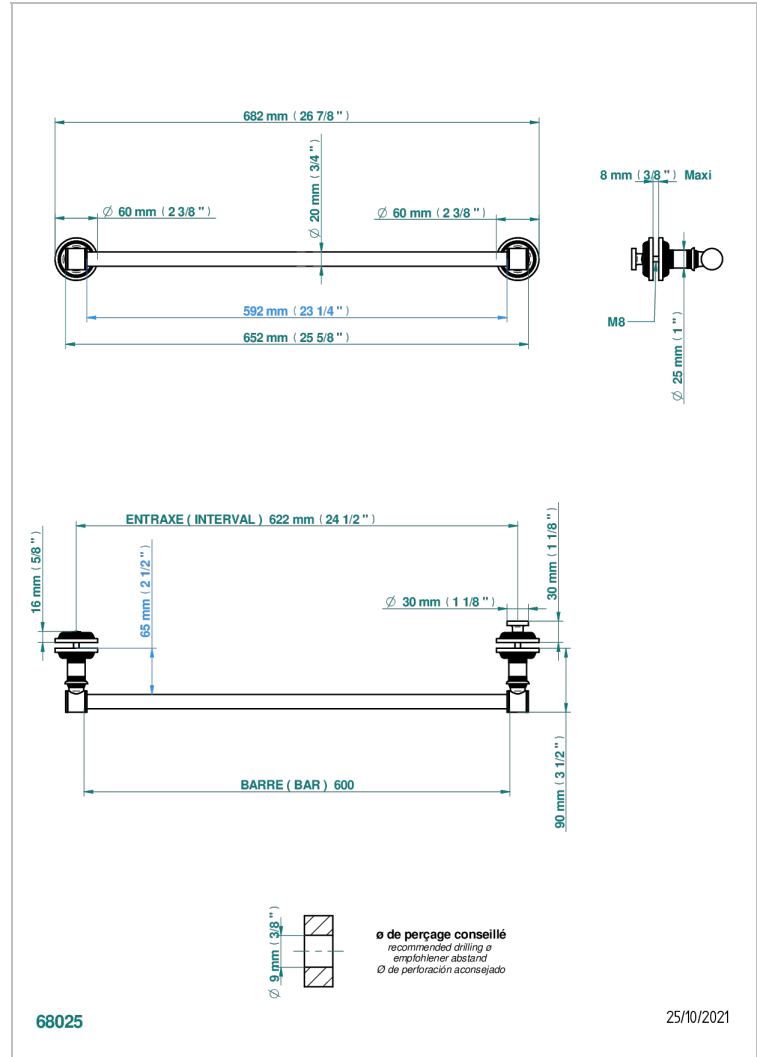

WEST COAST BLACK ONYX WITH LEVER

U9F-514V2

Towel rail with one rail for glass door with knob on side and escutcheon the other side

CHARACTERISTIC

- West Coast Black Onyx with lever
- Towel rail with one rail for glass door with knob on side and escutcheon the other side