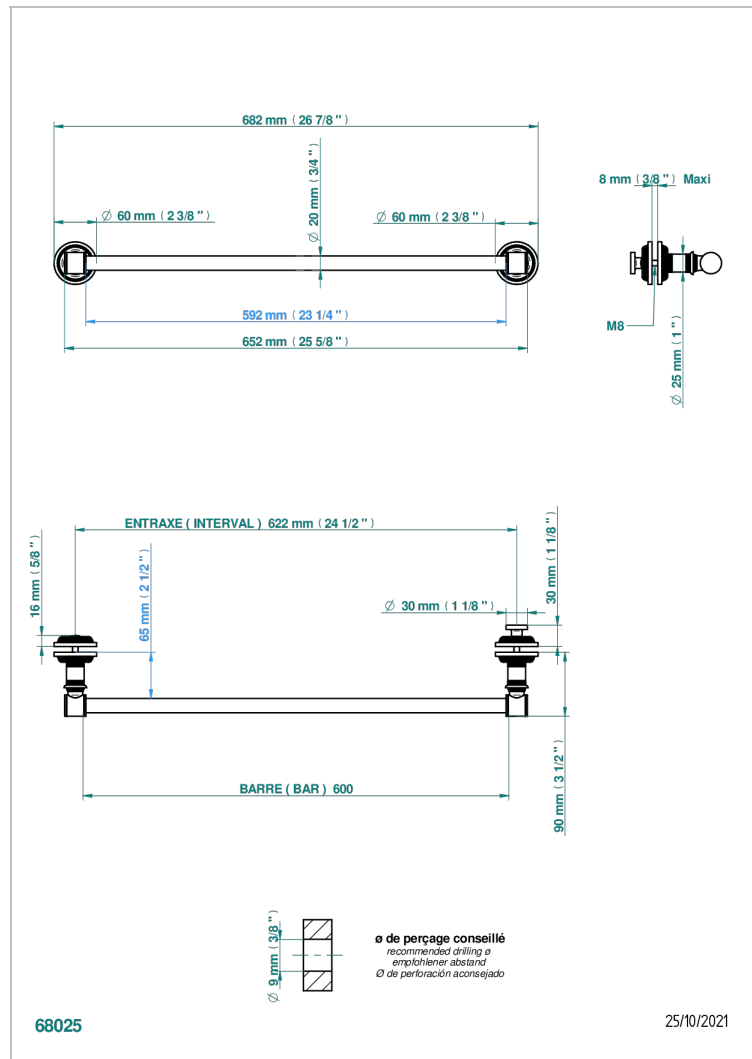

WEST COAST BLACK ONYX

U9E-514V2

THG[®]
PARIS

Towel rail with one rail for glass door with knob on side and escutcheon the other side

CARACTERÍSTICAS

- West Coast Black Onyx
- Towel rail with one rail for glass door with knob on side and escutcheon the other side