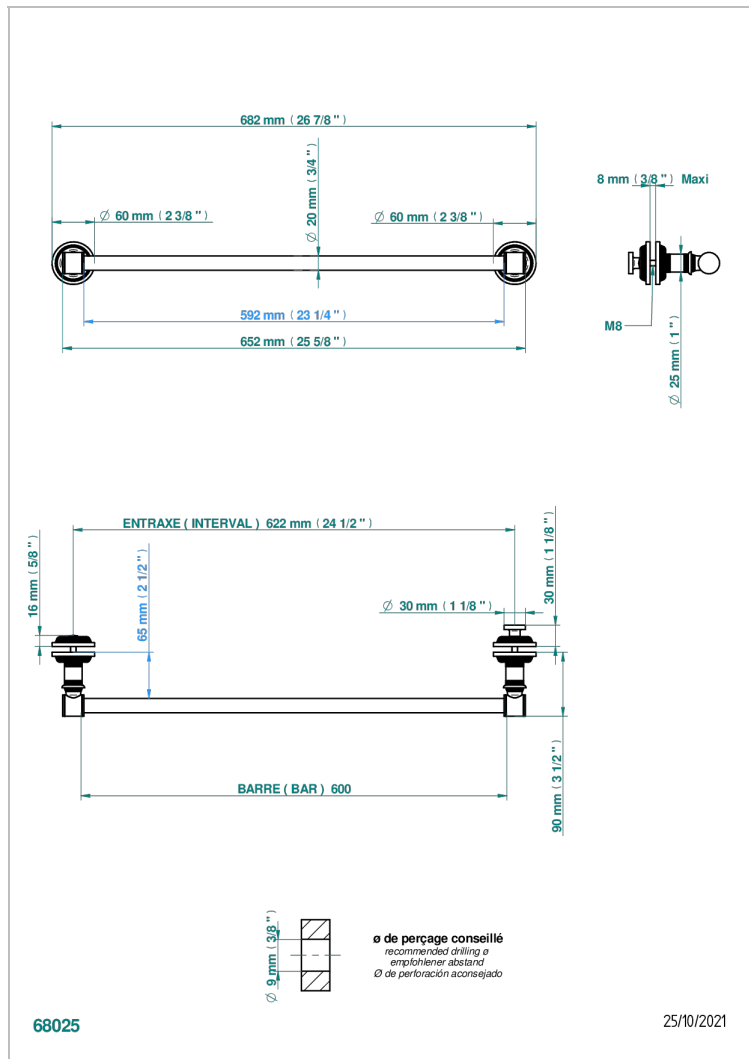

WEST COAST BLACK ONYX

U9E-514V2

THG[®]
PARIS

Towel rail with one rail for glass door with knob on side and escutcheon the other side

CHARACTERISTIC

- West Coast Black Onyx
- Towel rail with one rail for glass door with knob on side and escutcheon the other side