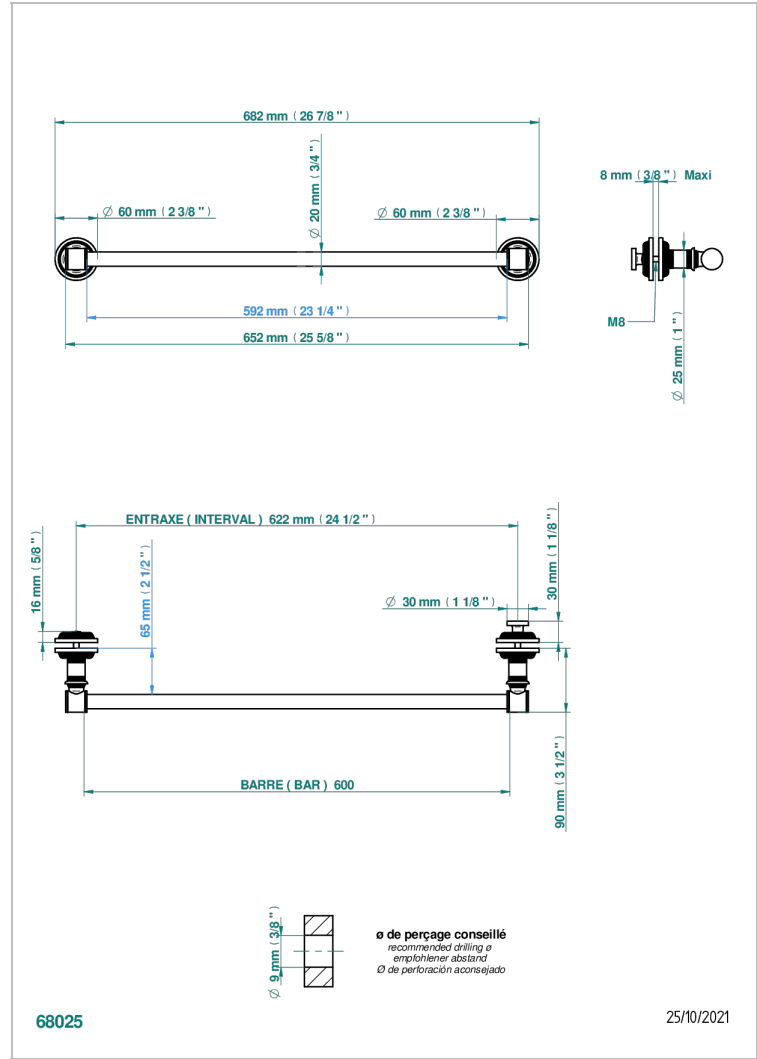

WEST COAST BLACK ONYX

U9E-514V2

Towel rail with one rail for glass door with knob on side and escutcheon the other side

CHARACTERISTIC

- West Coast Black Onyx
- Towel rail with one rail for glass door with knob on side and escutcheon the other side