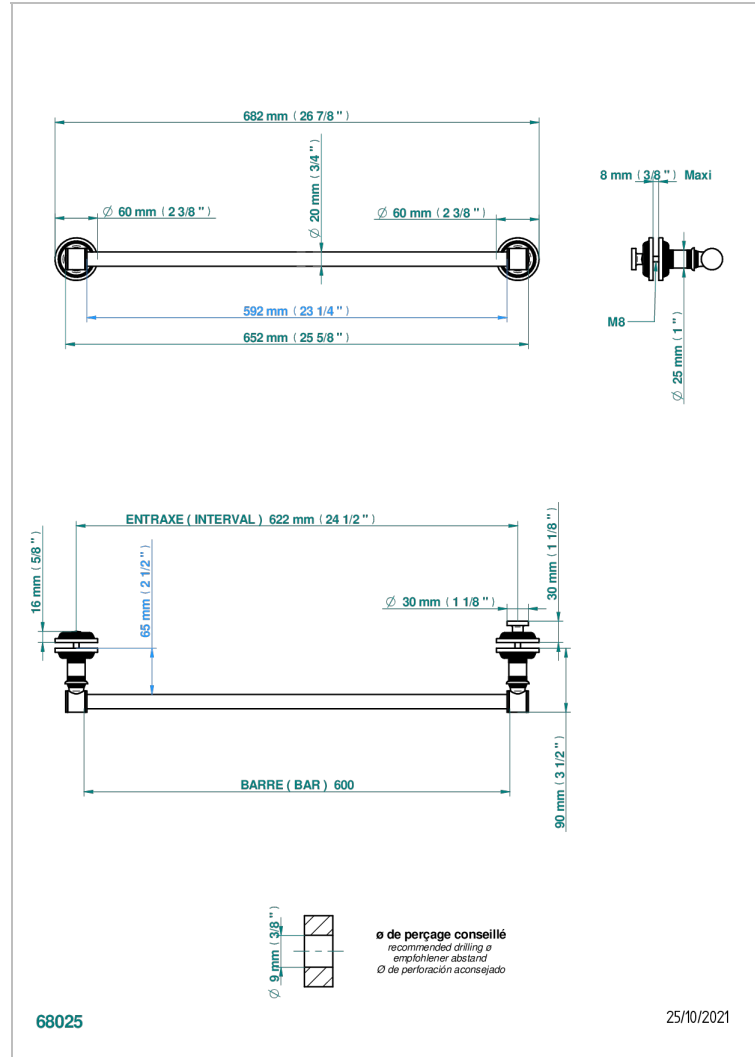

WEST COAST BLACK ONYX

U9E-514V2

Towel rail with one rail for glass door with knob on side and escutcheon the other side

CHARACTERISTIC

- West Coast Black Onyx
- Towel rail with one rail for glass door with knob on side and escutcheon the other side