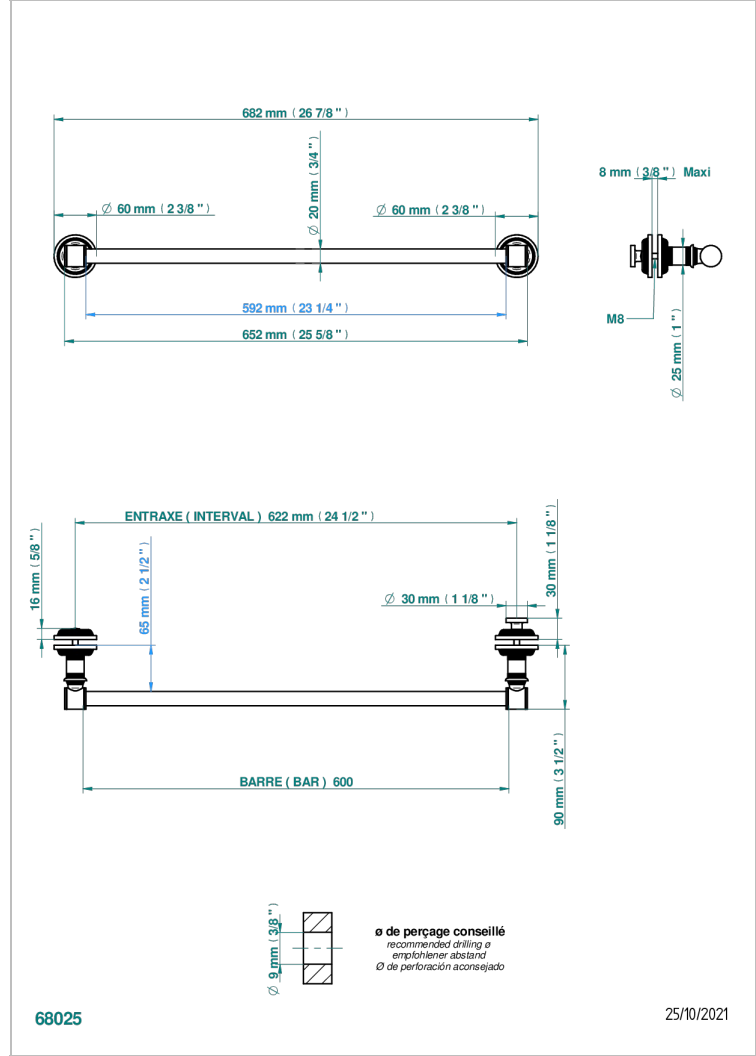

WEST COAST BLACK ONYX

U9E-514V2

Towel rail with one rail for glass door with knob on side and escutcheon the other side

CHARACTERISTIC

- West Coast Black Onyx
- Towel rail with one rail for glass door with knob on side and escutcheon the other side