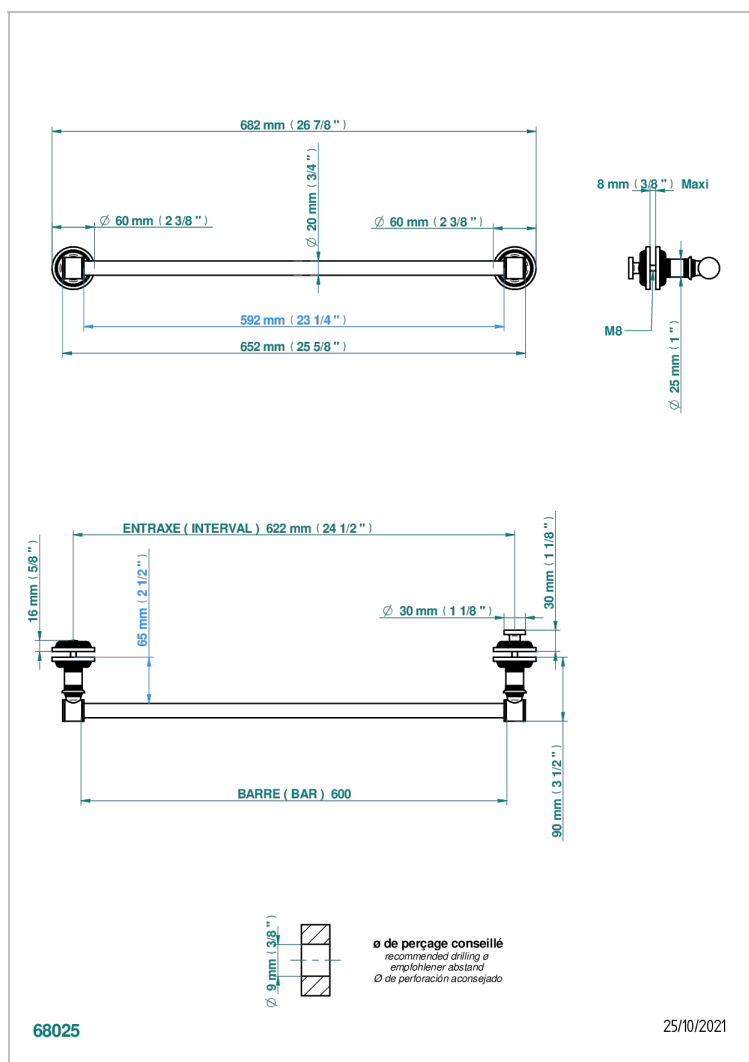

WEST COAST WITH GUILLOCHE DECOR WITH LEVER

U9D-514V2

Towel rail with one rail for glass door with knob on side and escutcheon the other side

CARACTERÍSTICAS

- West coast with Guilloché decor with lever
- Towel rail with one rail for glass door with knob on side and escutcheon the other side