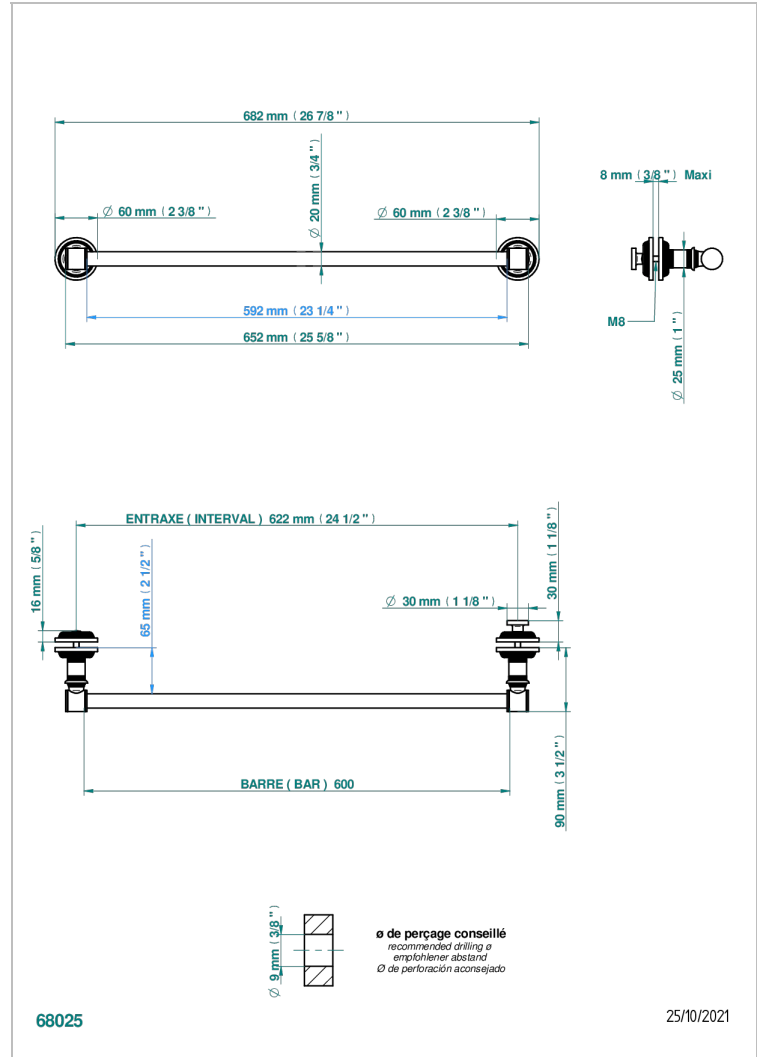

WEST COAST WITH GUILLOCHE DECOR WITH LEVER HANDLES

U9D-514V2

Towel rail with one rail for glass door with knob on side and escutcheon the other side

CHARACTERISTIC

- West coast with Guilloché decor with lever handles
- Towel rail with one rail for glass door with knob on side and escutcheon the other side