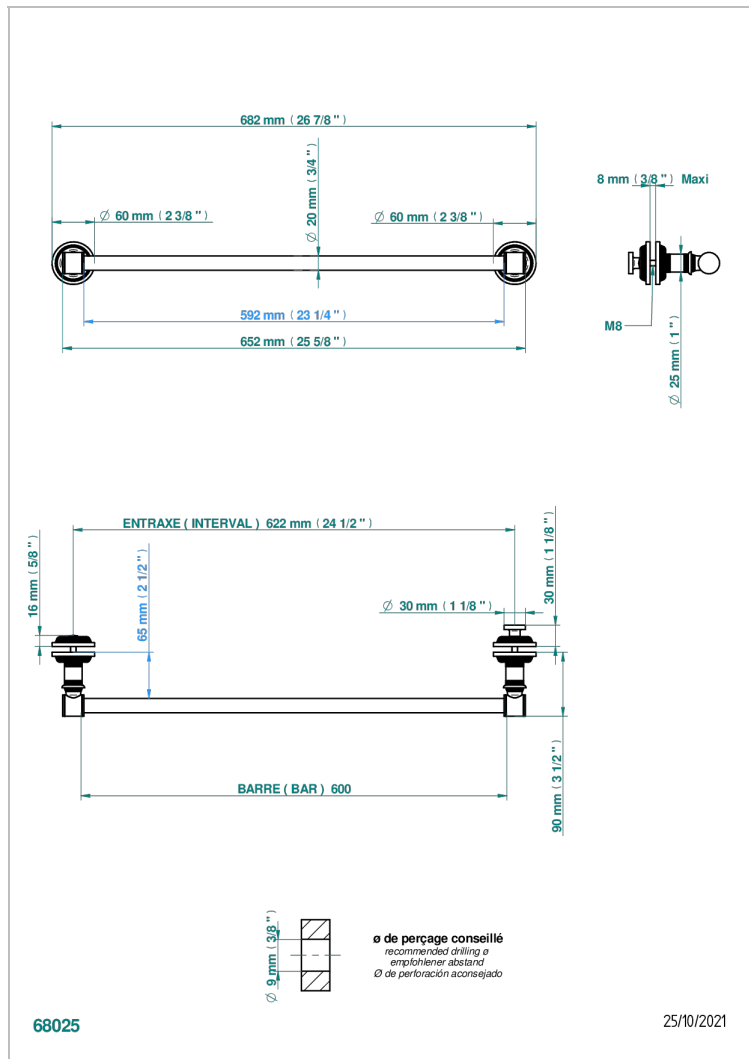

# WEST COAST WITH GUILLOCHE DECOR WITH LEVER

U9D-514V2

Towel rail with one rail for glass door with knob on side and escutcheon the other side

## CHARACTERISTIC

- West coast with Guilloché decor with lever
- Towel rail with one rail for glass door with knob on side and escutcheon the other side