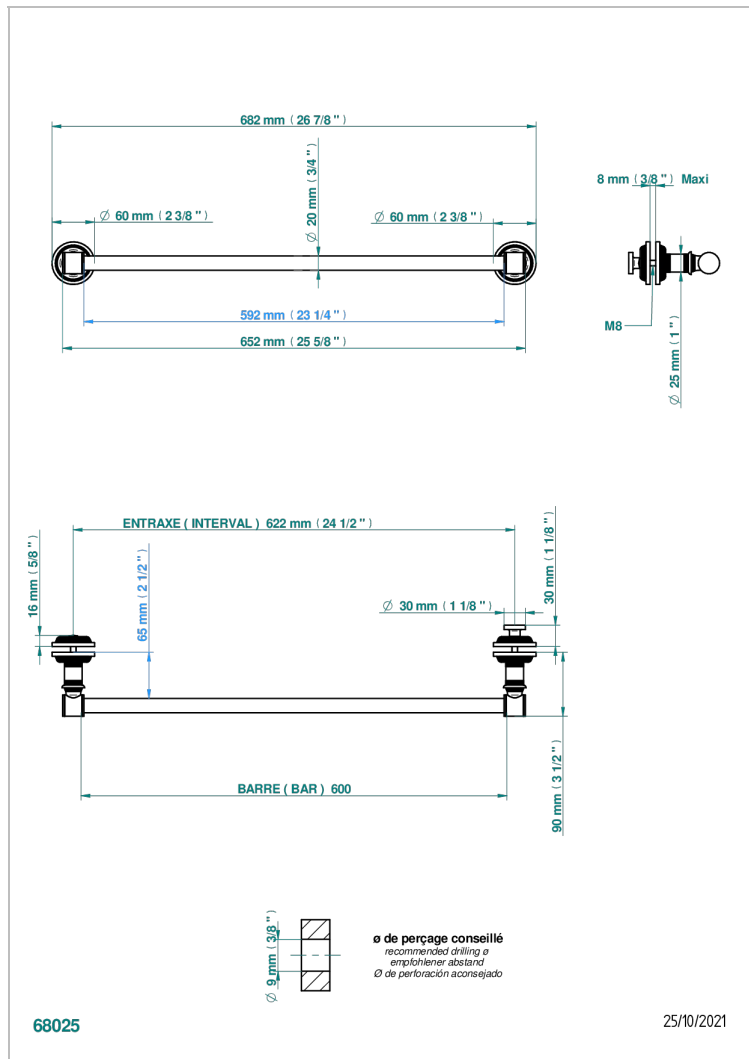

WEST COAST WITH GUILLOCHE DECOR WITH LEVER

U9D-514V2

Towel rail with one rail for glass door with knob on side and escutcheon the other side

CARACTERÍSTICAS

- West coast with Guilloché decor with lever
- Towel rail with one rail for glass door with knob on side and escutcheon the other side