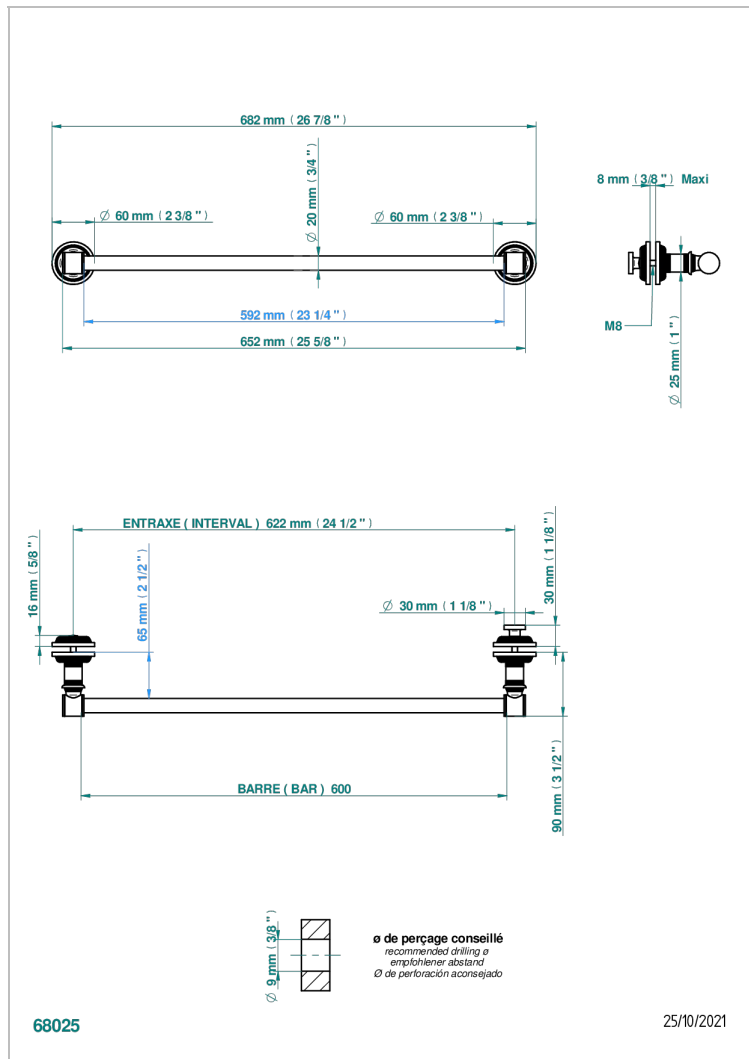

WEST COAST WITH GUILLOCHE DECOR WITH LEVER

U9D-514V2

Towel rail with one rail for glass door with knob on side and escutcheon the other side

CHARACTERISTIC

- West coast with Guilloché decor with lever
- Towel rail with one rail for glass door with knob on side and escutcheon the other side