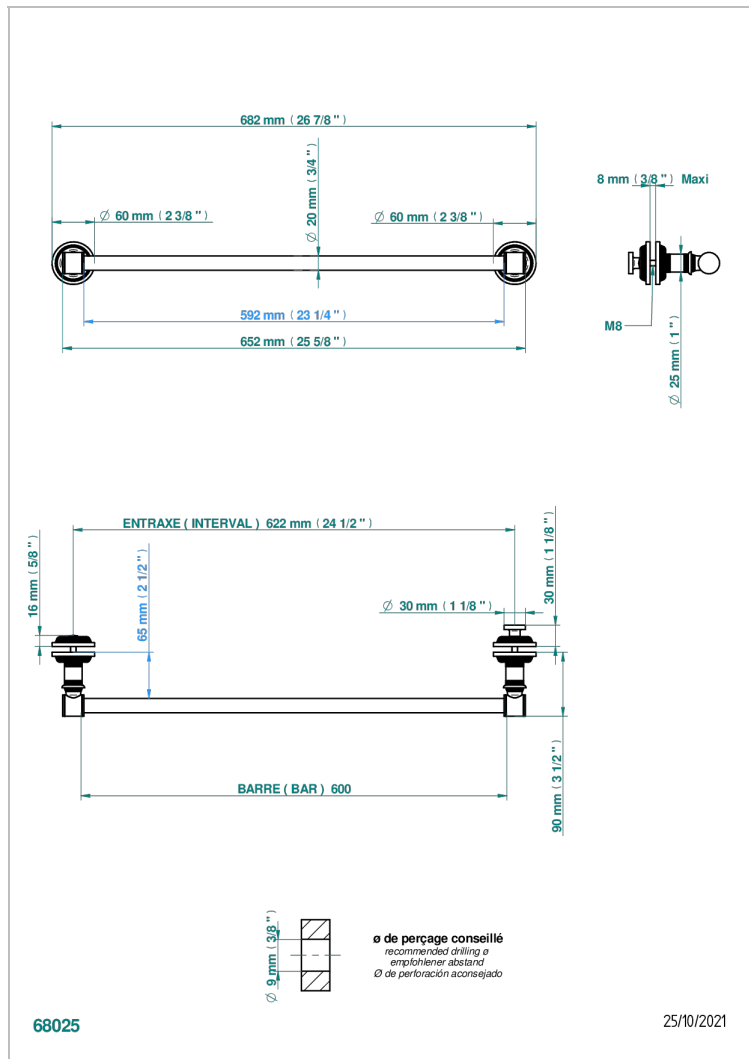

# WEST COAST WITH GUILLOCHE DECOR WITH LEVER

U9D-514V2

Towel rail with one rail for glass door with knob on side and escutcheon the other side

## CARACTERÍSTICAS

- West coast with Guilloché decor with lever
- Towel rail with one rail for glass door with knob on side and escutcheon the other side