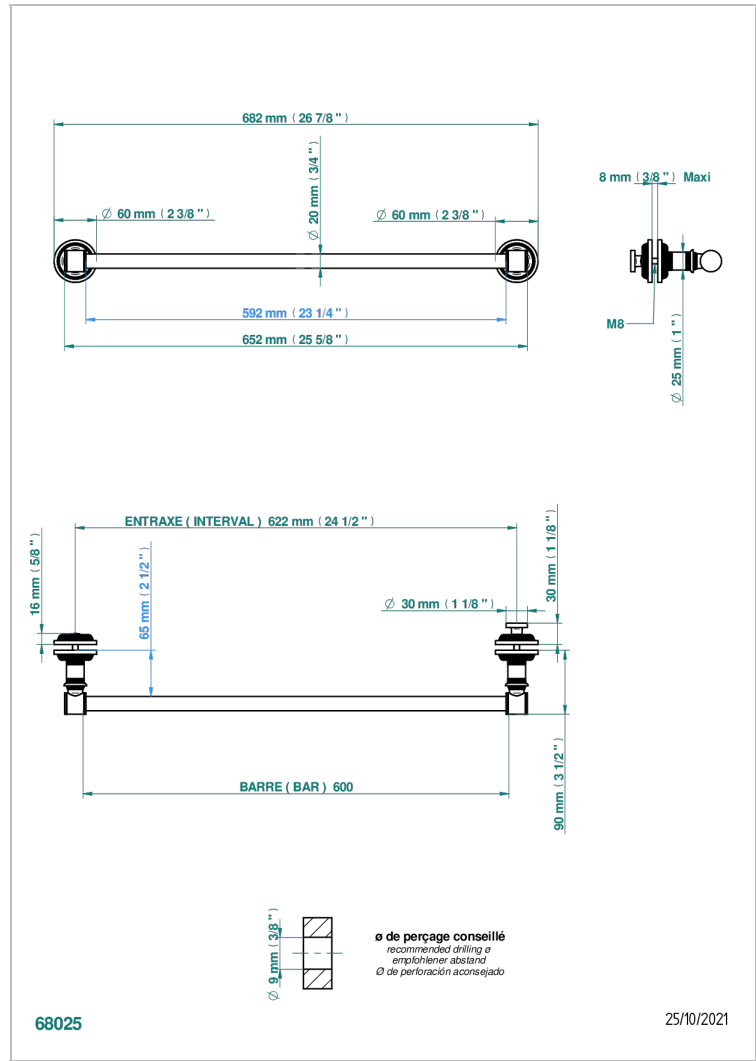

WEST COAST WITH GUILLOCHE DECOR WITH LEVER

U9D-514V2

Towel rail with one rail for glass door with knob on side and escutcheon the other side

CHARACTERISTIC

- West coast with Guilloché decor with lever
- Towel rail with one rail for glass door with knob on side and escutcheon the other side