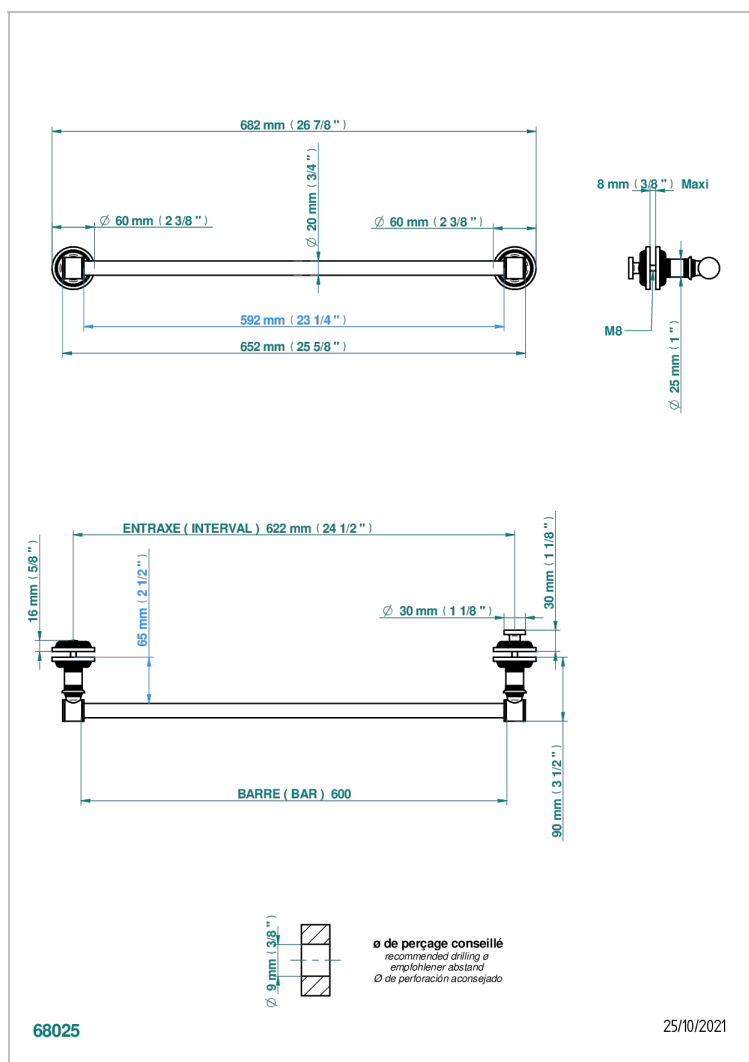

WEST COAST WITH GUILLOCHE DECOR WITH LEVER

U9D-514V2

Towel rail with one rail for glass door with knob on side and escutcheon the other side

EIGENSCHAFTEN

- West coast with Guilloché decor with lever
- Towel rail with one rail for glass door with knob on side and escutcheon the other side