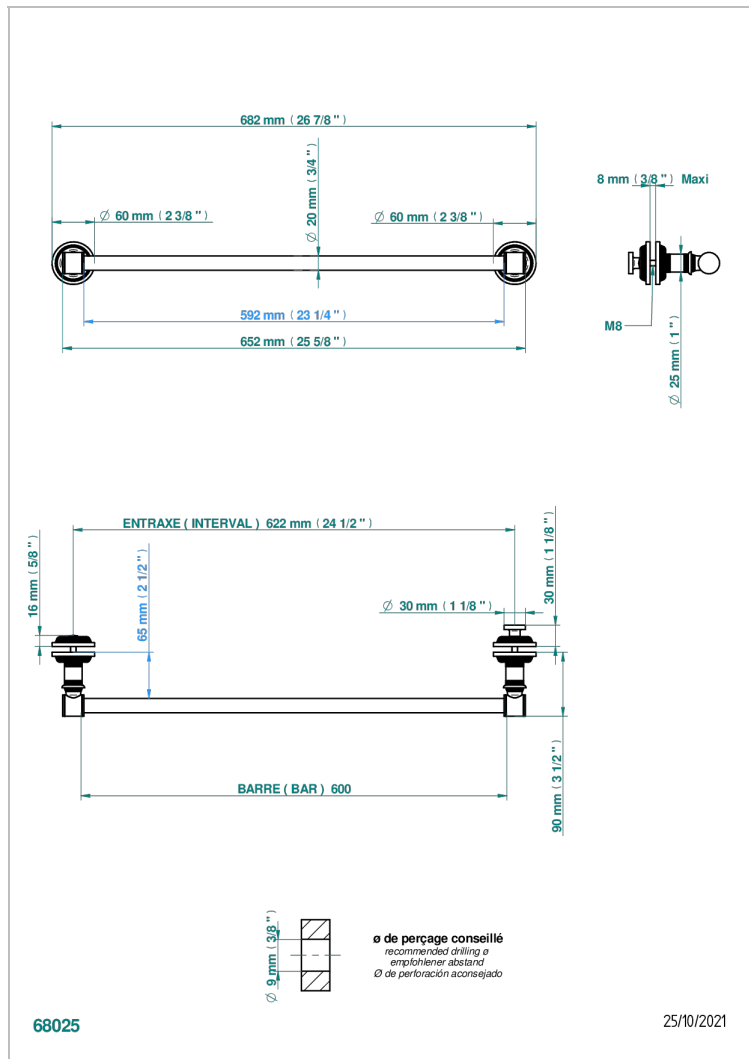

WEST COAST WITH GUILLOCHE DECOR

U9C-514V2

THG[®]
PARIS

Towel rail with one rail for glass door with knob on side and escutcheon the other side

CARACTERÍSTICAS

- West coast with Guilloché decor
- Towel rail with one rail for glass door with knob on side and escutcheon the other side