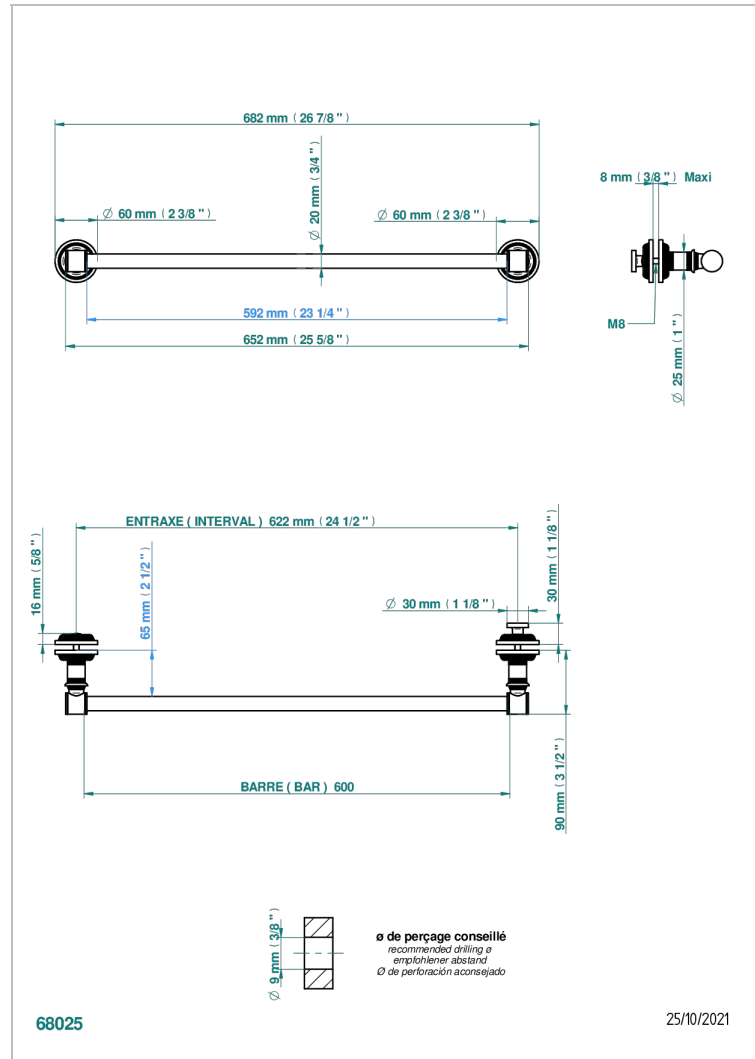

WEST COAST WITH GUILLOCHE DECOR

U9C-514V2

THG[®]
PARIS

Towel rail with one rail for glass door with knob on side and escutcheon the other side

CHARACTERISTIC

- West coast with Guilloché decor
- Towel rail with one rail for glass door with knob on side and escutcheon the other side