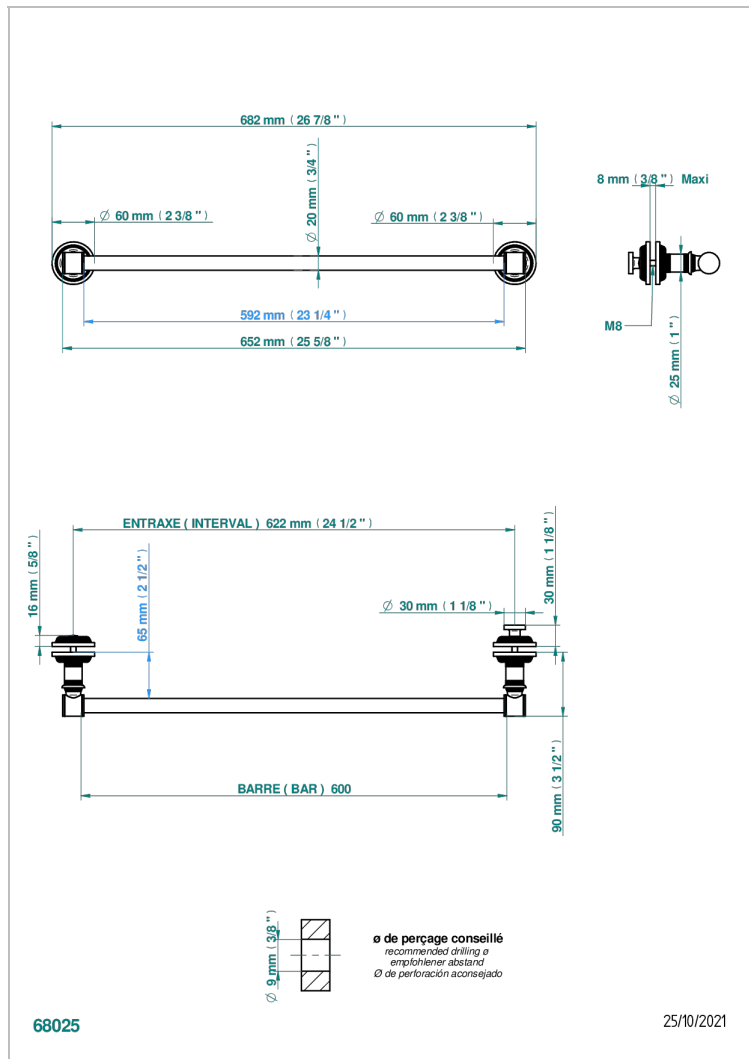

# WEST COAST WITH GUILLOCHE DECOR

U9C-514V2

THG<sup>®</sup>  
PARIS

Towel rail with one rail for glass door with knob on side and escutcheon the other side

## CHARACTERISTIC

- West coast with Guilloché decor
- Towel rail with one rail for glass door with knob on side and escutcheon the other side