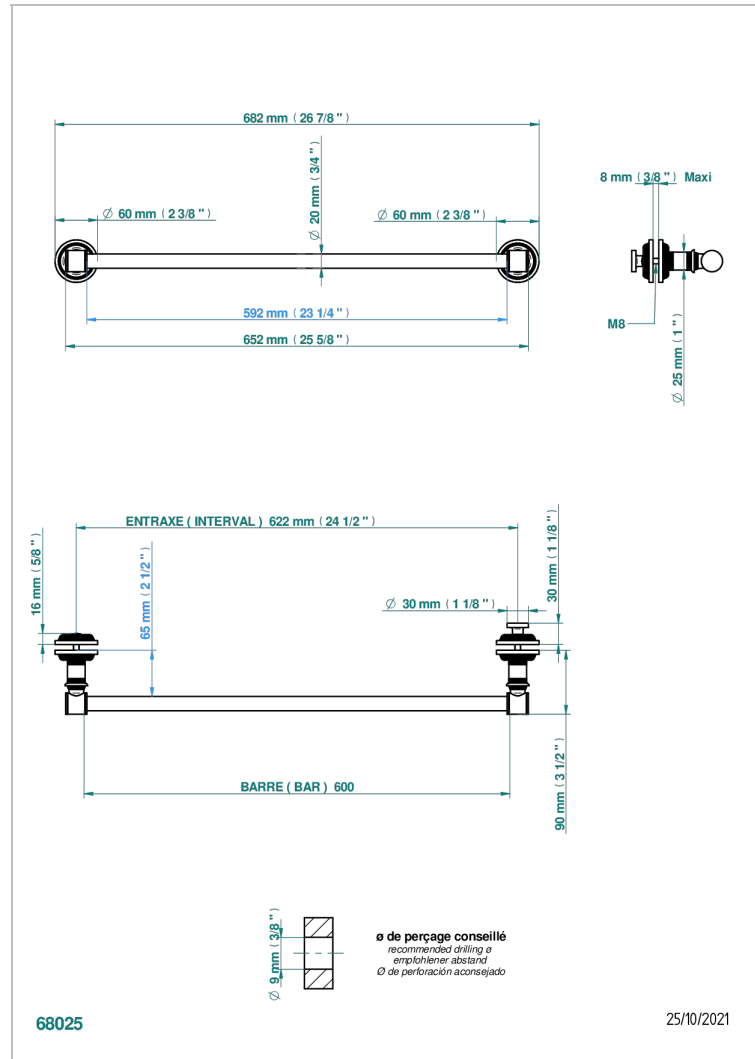

WEST COAST WITH GUILLOCHE DECOR

U9C-514V2

THG[®]
PARIS

Towel rail with one rail for glass door with knob on side and escutcheon the other side

CARACTERÍSTICAS

- West coast with Guilloché decor
- Towel rail with one rail for glass door with knob on side and escutcheon the other side