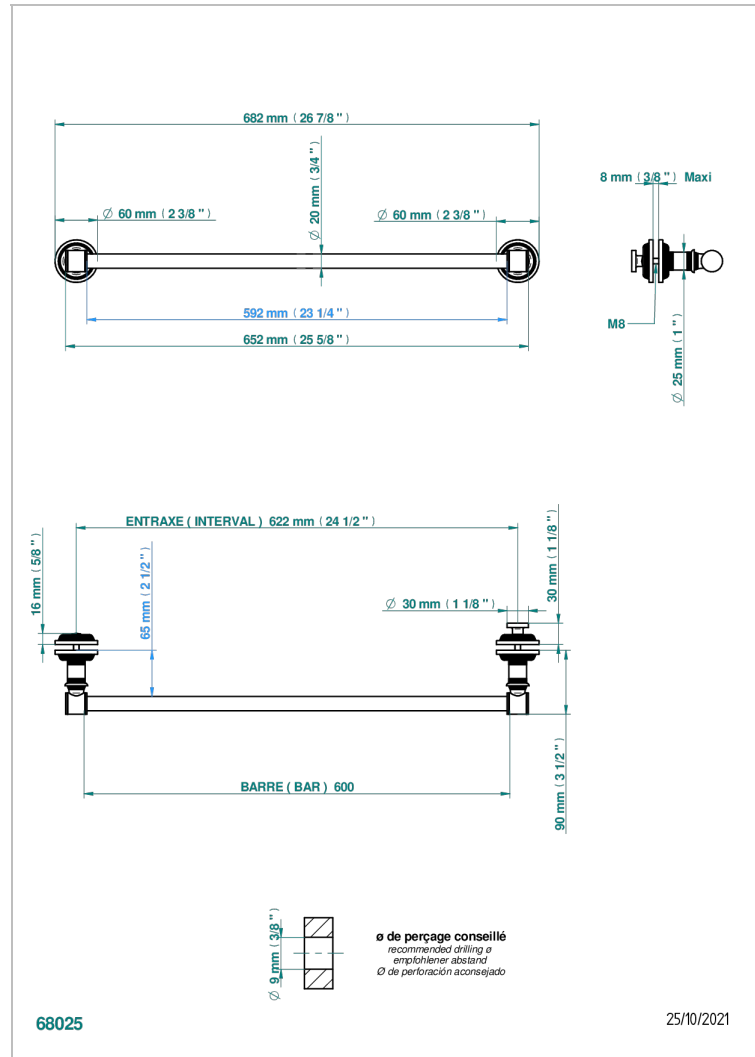

WEST COAST WITH GUILLOCHE DECOR

U9C-514V2

THG[®]
PARIS

Towel rail with one rail for glass door with knob on side and escutcheon the other side

CARACTERÍSTICAS

- West coast with Guilloché decor
- Towel rail with one rail for glass door with knob on side and escutcheon the other side