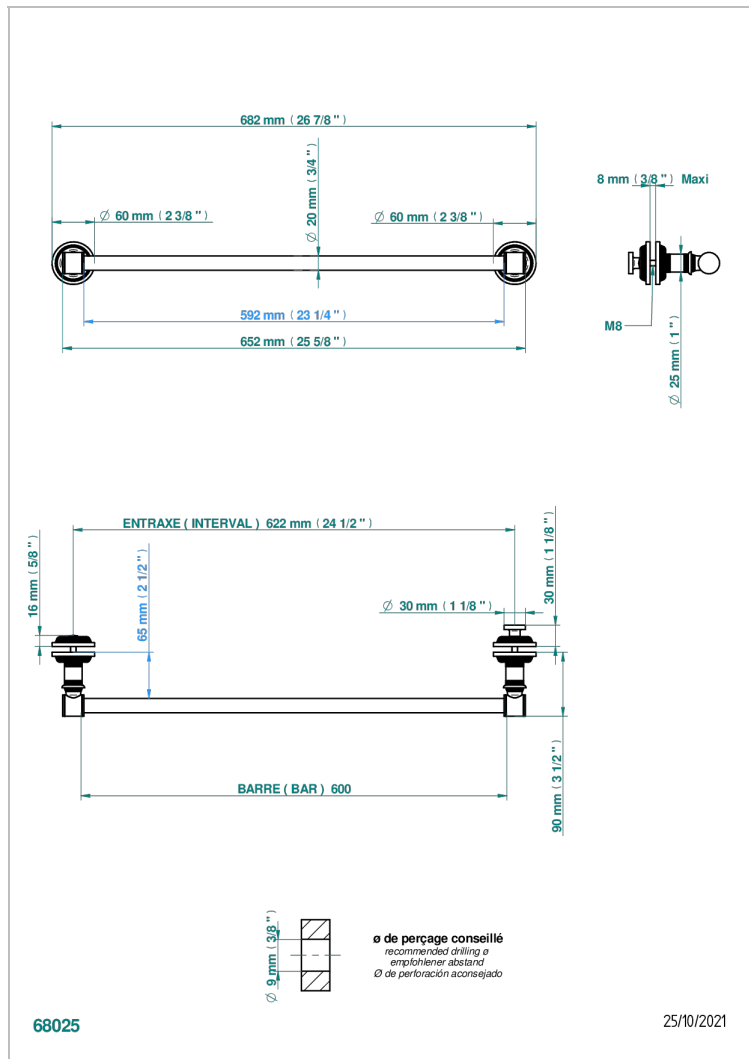

WEST COAST METAL WITH LEVER

U9B-514V2

THG[®]
PARIS

Towel rail with one rail for glass door with knob on side and escutcheon the other side

CARACTERÍSTICAS

- West Coast Metal with lever
- Towel rail with one rail for glass door with knob on side and escutcheon the other side