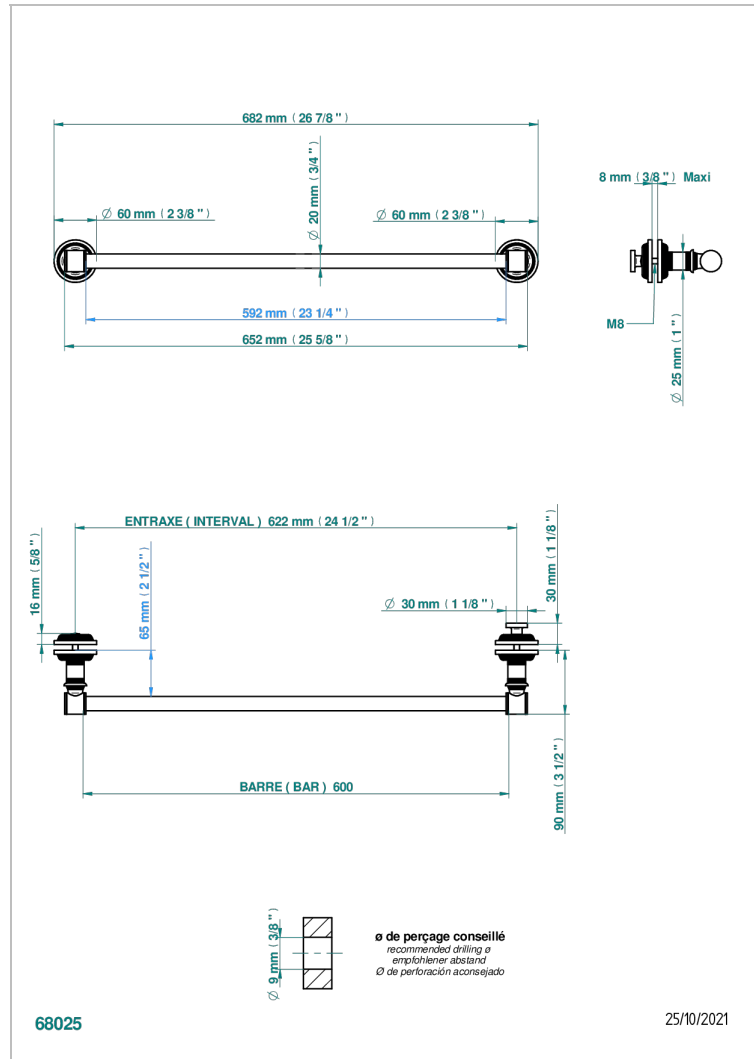

WEST COAST METAL WITH LEVER

U9B-514V2

Towel rail with one rail for glass door with knob on side and escutcheon the other side

CHARACTERISTIC

- West Coast Metal with lever
- Towel rail with one rail for glass door with knob on side and escutcheon the other side